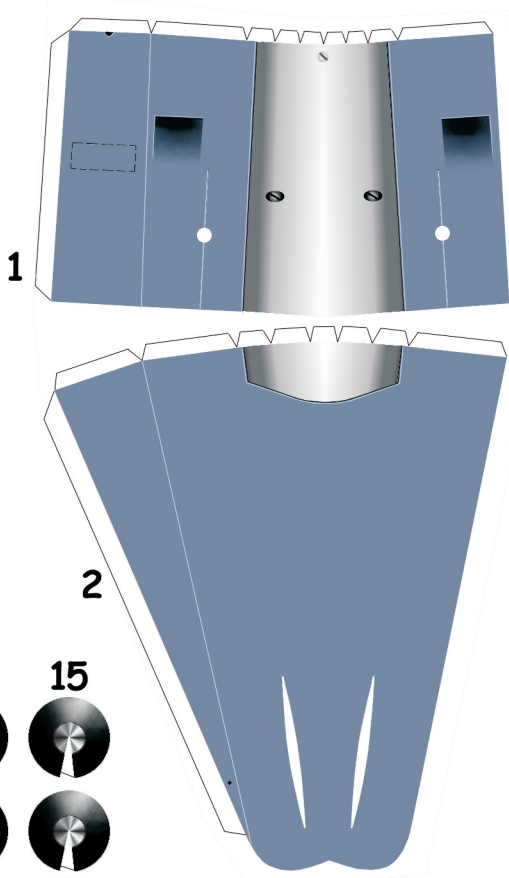

Kjell Rosenlund's

MISS F.A.I. III

The fastest and unluckiest team racer in the 1960 World Championship

1:3,8 scale

FOLD AND GLUE