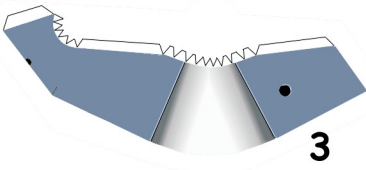

Kjell Rosenlund's

MISS F.A.I. III

The fastest and unluckiest team racer in the 1960 World Championship

1:3,8 scale

FOLD AND GLUE