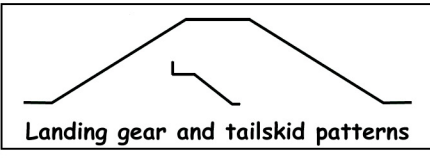

Kjell Rosenlund's

MISS F.A.I. III

The fastest and unluckiest team racer in the 1960 World Championship

1:3,8 scale

FOLD AND GLUE