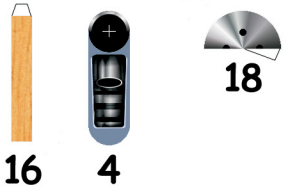

Kjell Rosenlund's

MISS F.A.I. III

The fastest and unluckiest team racer in the 1960 World Championship

1:3,8 scale

FOLD AND GLUE