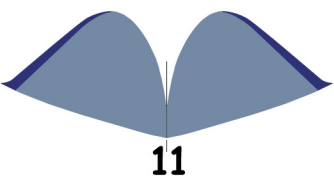

Kjell Rosenlund's

MISS F.A.I. III

The fastest and unluckiest team racer in the 1960 World Championship

1:3,8 scale

FOLD AND GLUE