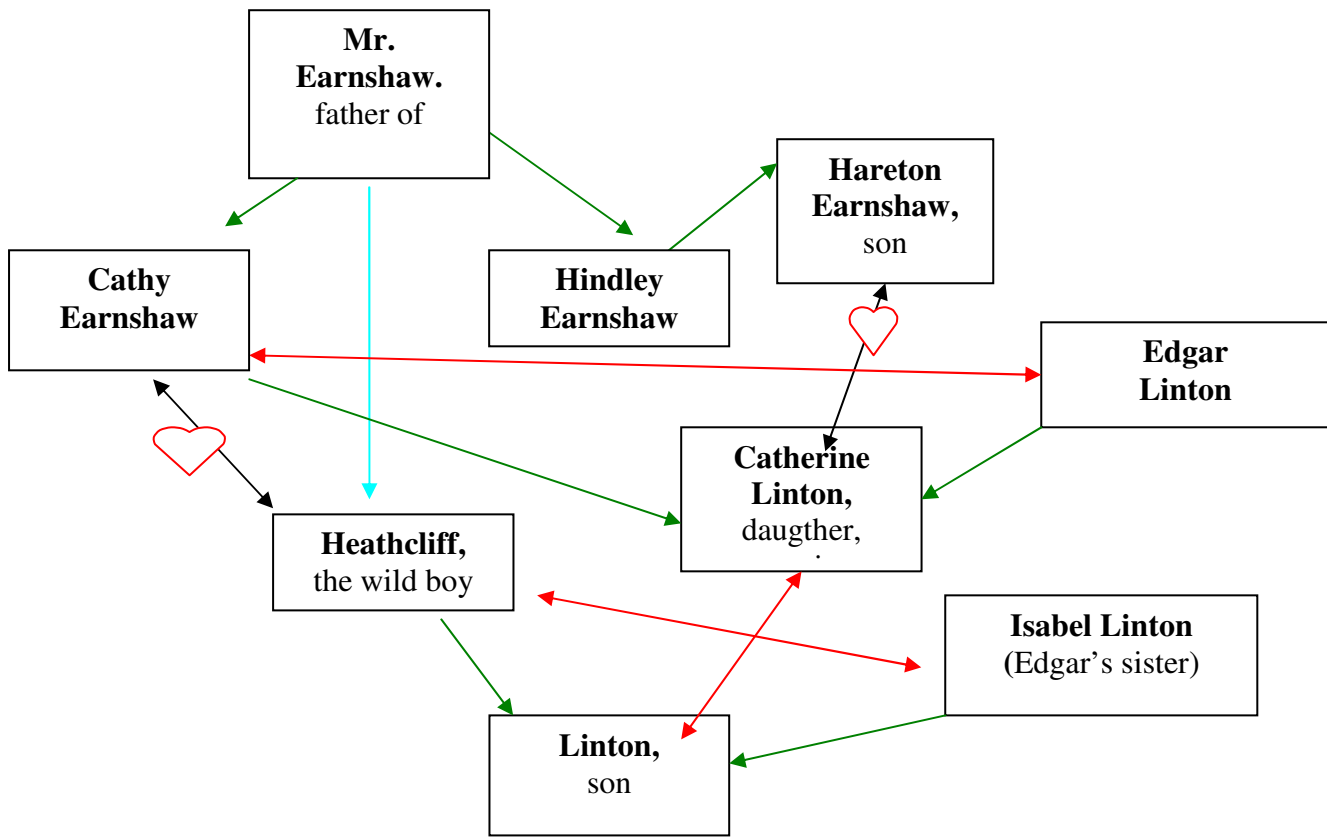

**PAST EVENTS**

**Legenda:**    **MARRIAGE**                    = red  
                   **PARENTS-CHILDREN**       = green  
                   **LOVE**                                    = black +