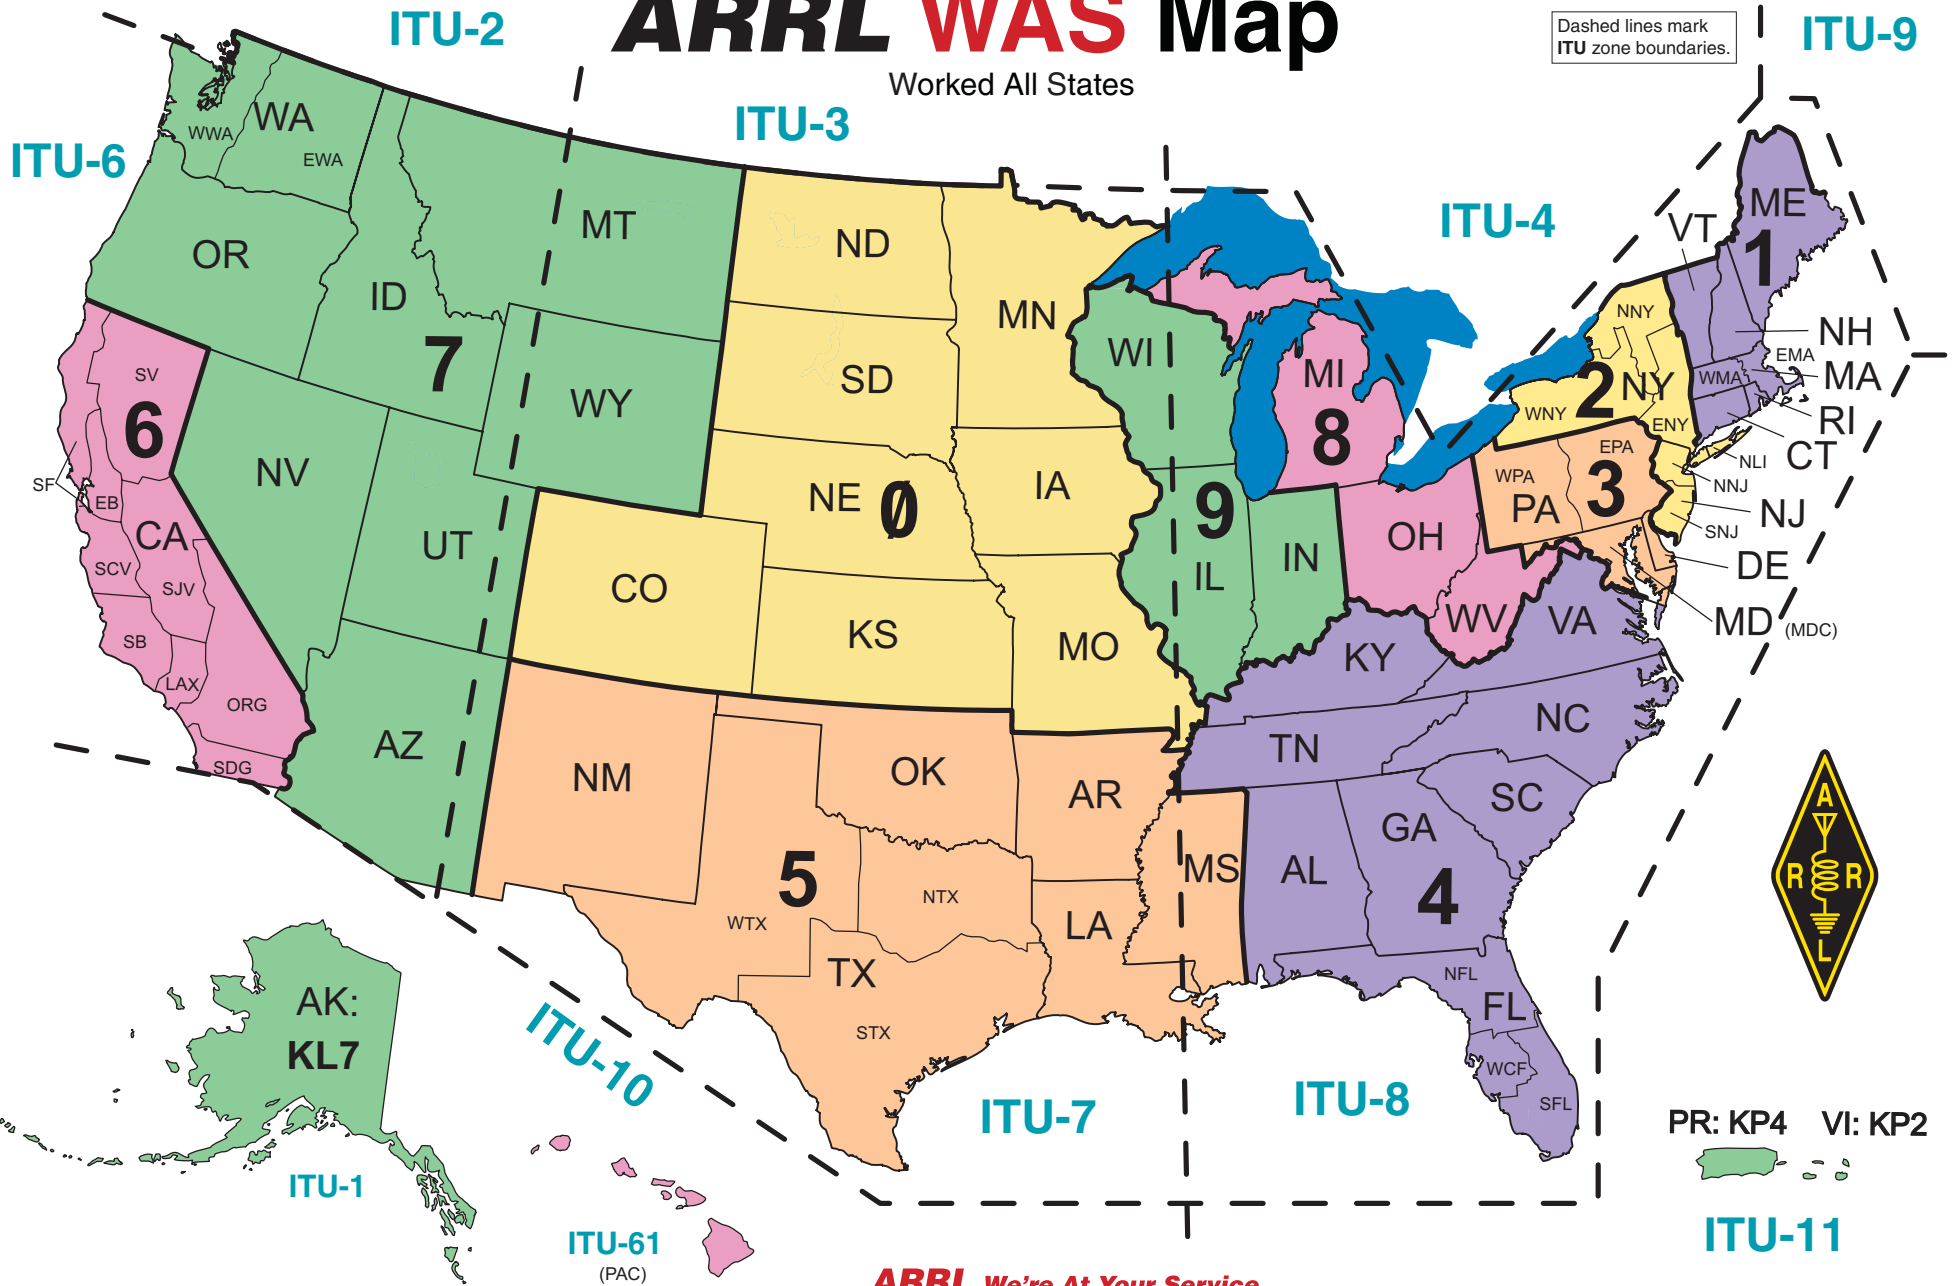

ARRL WAS Map

Worked All States

Dashed lines mark
ITU zone boundaries.

ARRL The national association for
AMATEUR RADIO

Copyright © 2005 by the American Radio Relay League, Inc All Rights Reserved. rev 11-09