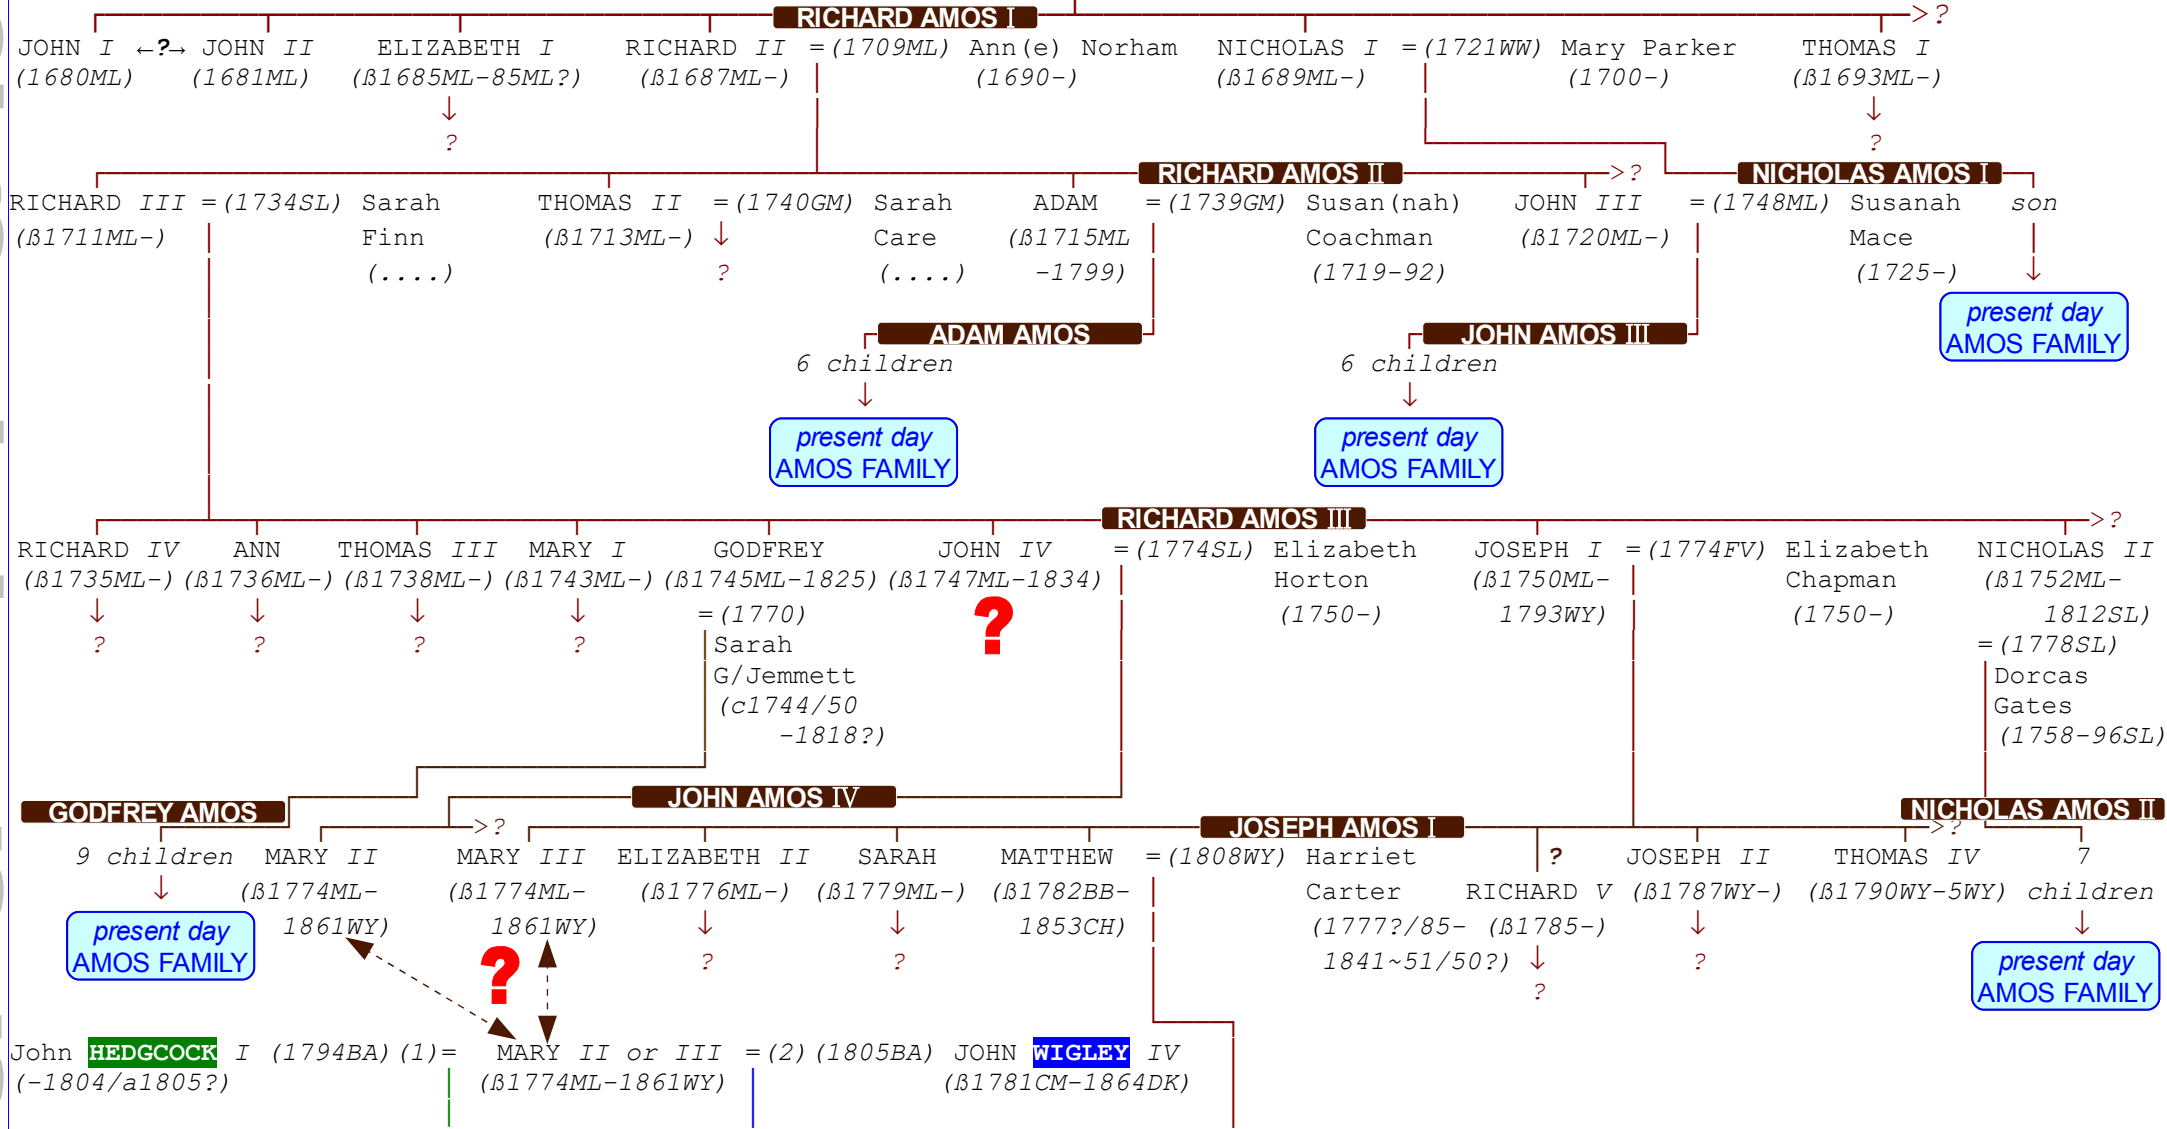

WIGLEY FAMILY HISTORY

THE TYLER FAMILY

THE PIERCE FAMILY

THE BOURN FAMILY

WIGLEY FAMILY page 2

WIGLEY FAMILY page 3

WIGLEY FAMILY page 3

generation

1

2

2

3

3

4

WIGLEY FAMILY HISTORY

THE AMOS FAMILY

NOTE: due to lack of space, not all descendants have been shown – for full details see <http://www.amos.org.uk>

RICHARD **AMIS/AMOS** I = (1679CH) Elizabeth Baldorf (c1655-p93)
(B1655CH-93ML)

HEDGECOCK → ?
 John II Richard
 (B1774ML-) (B1774ML-)
 ↓ ↓
 ? ?