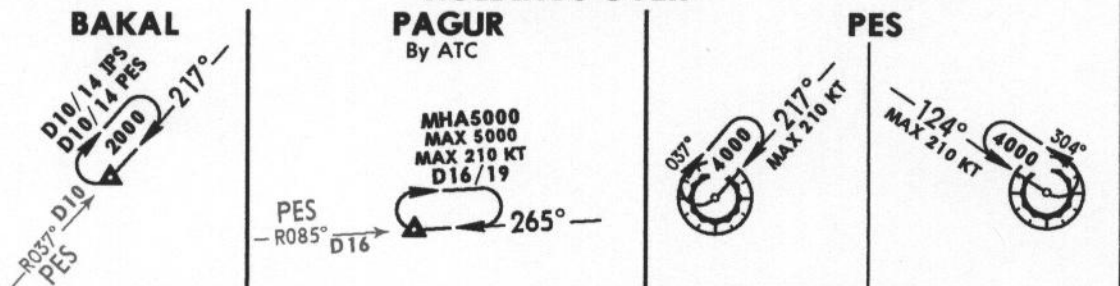

Apt Elev 48' Alt Set: hPa Trans level: By ATC Trans alt: 5000'.

AME 1A ①
ARPIK 1A ①
ARPIK 1C
POLYP 1A ①
POLYP 1C [POLY1C]
RWY 22 ARRIVALS
FOR ILS/DME APPROACH FROM NORTHEAST & EAST

① By ATC

HOLDINGS OVER

Apt Elev 48' Alt Set: hPa Trans level: By ATC Trans alt: 5000'

- ANC 1A ①
- ANC 1C ①
- ANEDA 1A
- NORKI 1A ①
- NUTRO 1A ①
- NUTRO 1C

RWY 22 ARRIVALS

FOR ILS DME APPROACH FROM WEST & NORTHWEST