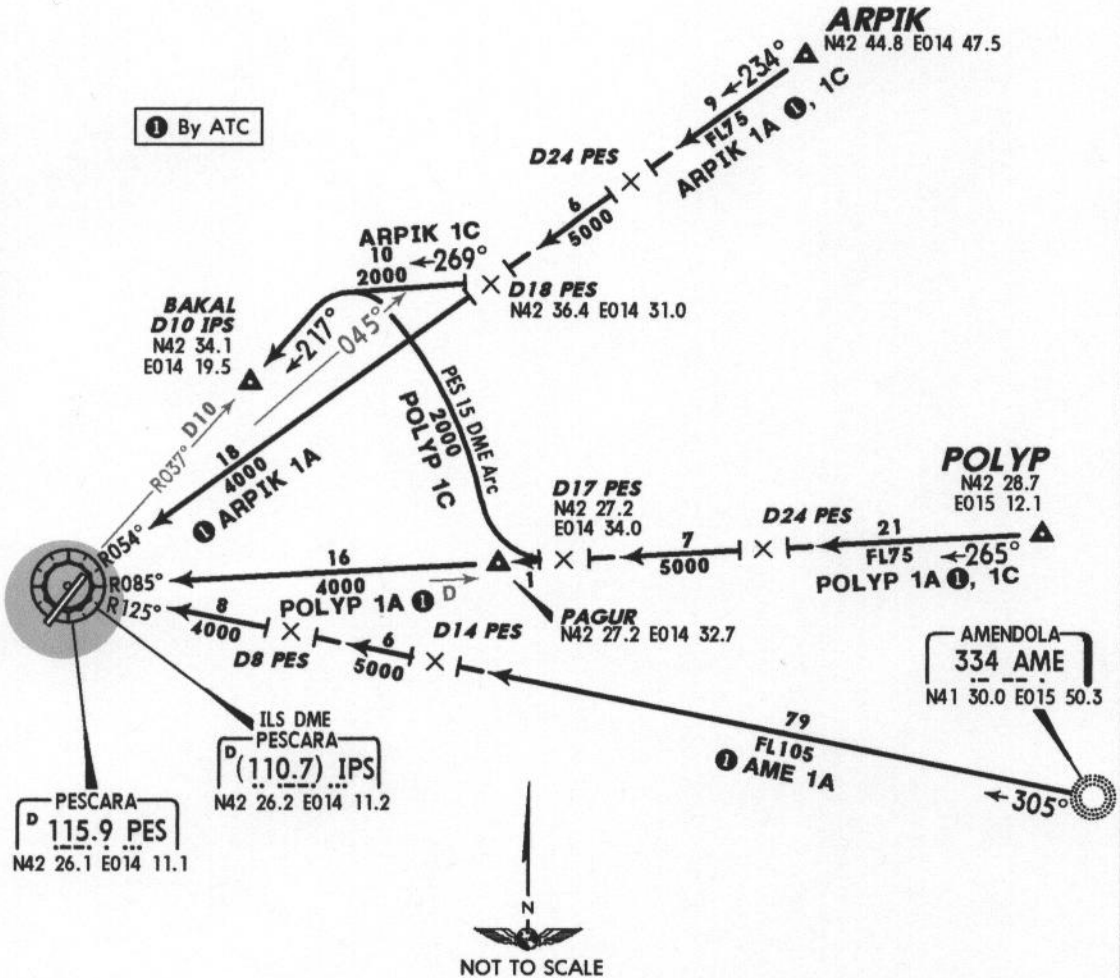

Apt Elev 48' Alt Set: hPa Trans level: By ATC Trans alt: 5000'.

AME 1A ①
ARPIK 1A ①
ARPIK 1C
POLYP 1A ①
POLYP 1C [POLY1C]
RWY 22 ARRIVALS
FOR ILS/DME APPROACH FROM NORTHEAST & EAST

① By ATC

HOLDINGS OVER

Apt Elev 48' Alt Set: hPa Trans level: By ATC Trans alt: 5000'

- ANC 1A ①
- ANC 1C ①
- ANEDA 1A
- NORKI 1A ①
- NUTRO 1A ①
- NUTRO 1C

RWY 22 ARRIVALS

FOR ILS DME APPROACH FROM WEST & NORTHWEST