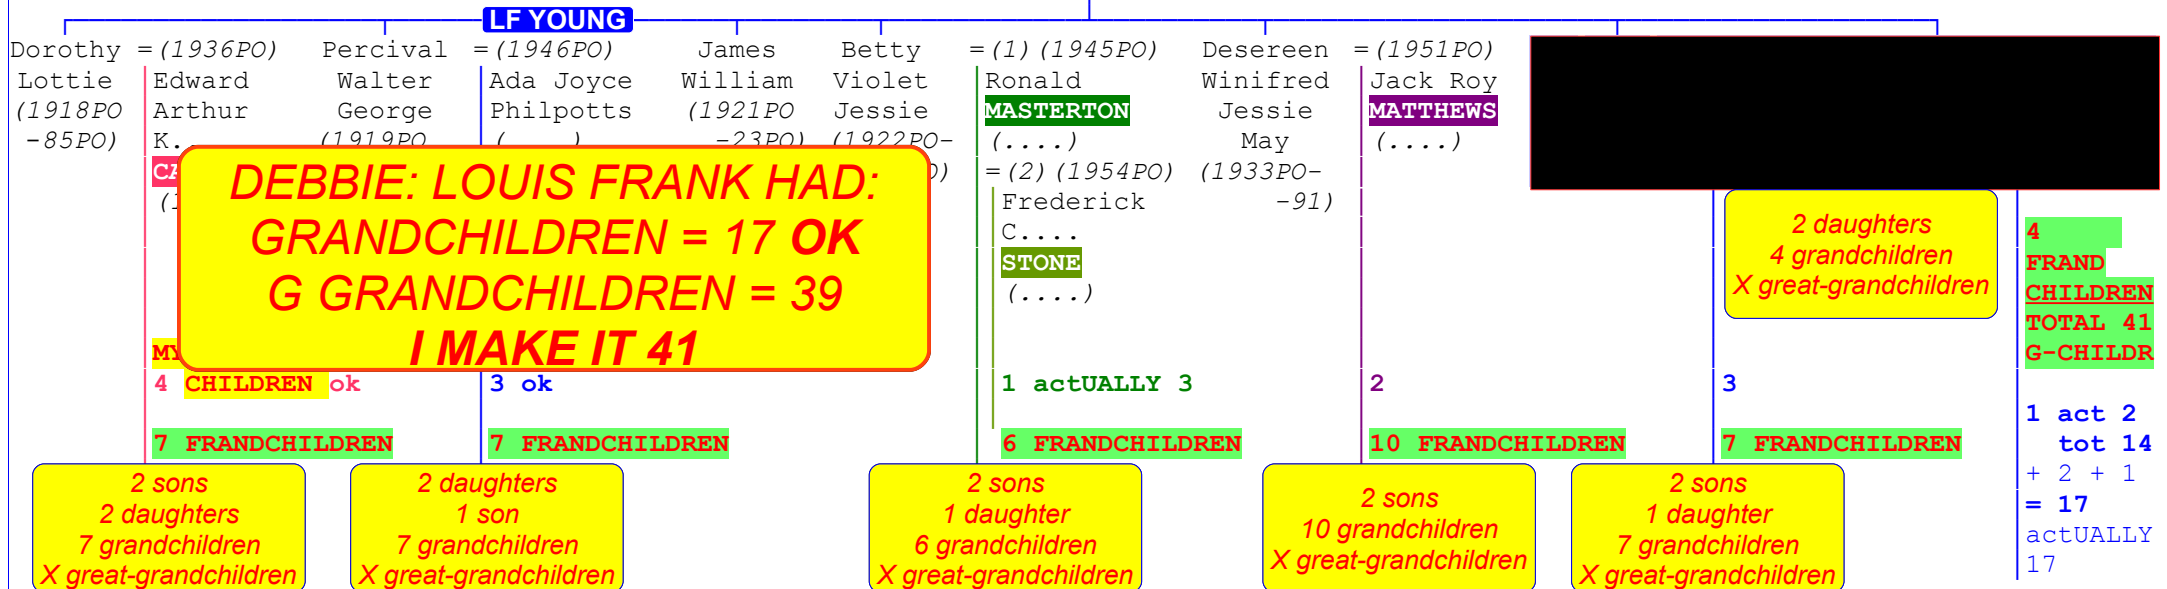

see page 1

WJ DURHAM

NOTTINGHAMSHIRE LINE

CORRESPONDENT

**THE YOUNG FAMILY, POOLE, DORSET**  
 including the CAKE, DAY, CONNOLLY, PORTER, PHILLIPS,  
 BROWN, MASTERTON, STONE, MATTHEWS and HEAD families

see page 4

10

11

12

9

the first 6 children (born 1921-8) previously assigned to Dorothy Lottie were in fact not hers, as she would have been too young to be their mother

?

-- YOUNG

-- YOUNG