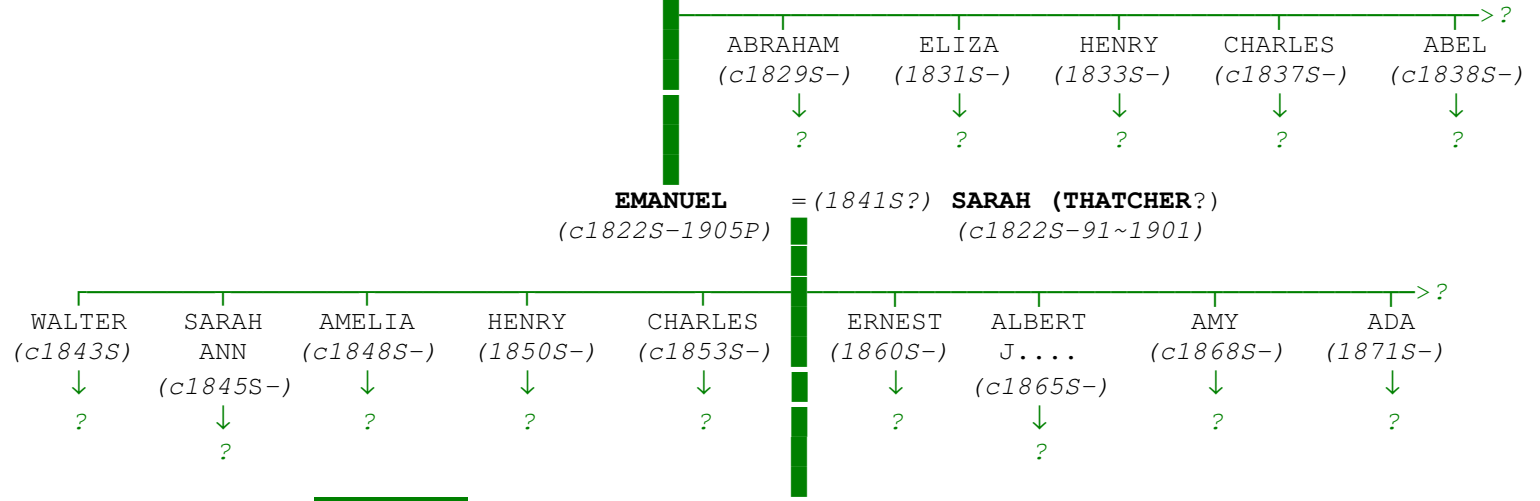

DRURY FAMILY TREE

ANCESTORS IN BOLD

THE HOLMES, HAWKINS, MACREADY and CAFFYN FAMILIES

your 4xGreat-grandparents

BARBER HOLMES = (1794C) **LYDIA HARLING**
 (-1840C?) (c1776-1859C?)

your 3xGreat-grandparents

your 3xGreat-grandparents

your 2xGreat-grandparents

your Great-grandparents

your 4xGreat-grandparents

WILLIAM CAFFYN I = (1804) SARAH STAMMER
(.....) (.....)

your 3xGreat-grandparents

WILLIAM GEORGE = (1827) ELIZA GATES
(β1805-67S) (c1809S-)

THOMAS (β1807-) SARAH (β1808S-) MARY (β1812S-) ELIZABETH AMELIA
(c1826S-)

your 2xGreat-grandparents

THE FAMOUS CRICKETER

TOTAL 9 CHILDREN, 3 DIED BEFORE 1911

WILLIAM II = (.....) SELINA CHARLOTTE
(β1828S-1919S) (c1841-83)

JAMES EMMANUEL (β1830S-) ELIZA A.... (c1834S-) HENRY (1836S) MARY ANN (c1839S-)

your Great-grandparents

ALICE MARY = (1886L) FREDERICK ARTHUR DRURY
(1865A-p1940/1950?) (1864E-1940)

ELLEN (c1874S-) FREDERICK (c1872A-) ERNEST (c1875-) GRACE (c1882-)