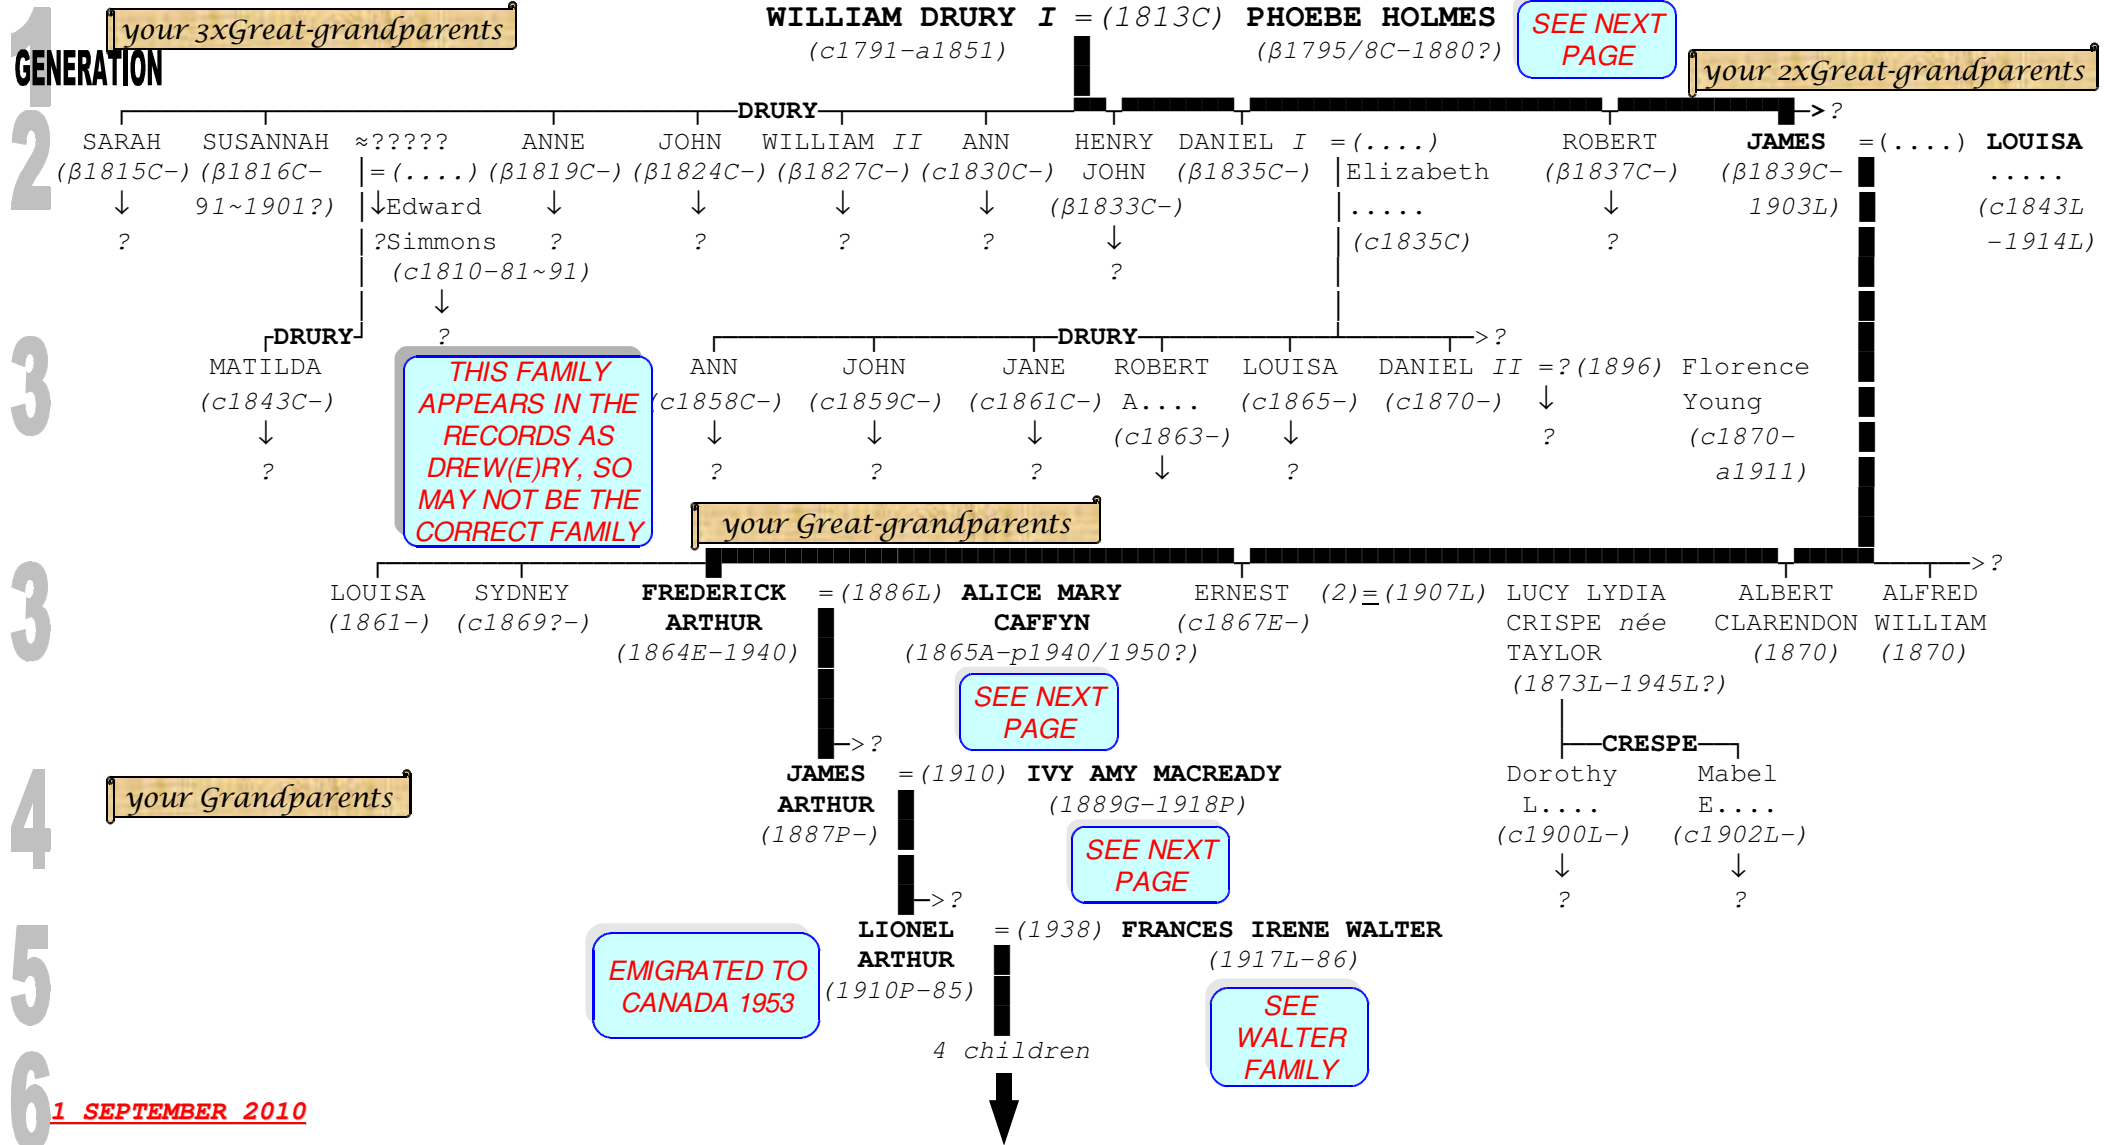

DRURY FAMILY TREE

ANCESTORS IN BOLD

THE HOLMES, HAWKINS, MACREADY and CAFFYN FAMILIES

your 4xGreat-grandparents

BARBER HOLMES = (1794C) **LYDIA HARLING**
 (-1840C?) (c1776-1859C?)

your 3xGreat-grandparents

your 3xGreat-grandparents

your 2xGreat-grandparents

your Great-grandparents

your 4xGreat-grandparents

WILLIAM CAFFYN I = (1804) SARAH STAMMER
(.....) (.....)

your 3xGreat-grandparents

WILLIAM GEORGE = (1827) ELIZA GATES
(β1805-67S) (c1809S-)

THOMAS (β1807-) SARAH (β1808S-) MARY (β1812S-) ELIZABETH AMELIA
(c1826S-)

your 2xGreat-grandparents

THE FAMOUS CRICKETER

TOTAL 9 CHILDREN, 3 DIED BEFORE 1911

WILLIAM II = (.....) SELINA CHARLOTTE
(β1828S-1919S) (c1841-83)

JAMES EMMANUEL (β1830S-) ELIZA A.... (c1834S-) HENRY (1836S) MARY ANN (c1839S-)

your Great-grandparents

ALICE MARY = (1886L) FREDERICK ARTHUR DRURY
(1865A-p1940/1950?) (1864E-1940)

ELLEN (c1874S-) FREDERICK (c1872A-) ERNEST (c1875-) GRACE (c1882-)