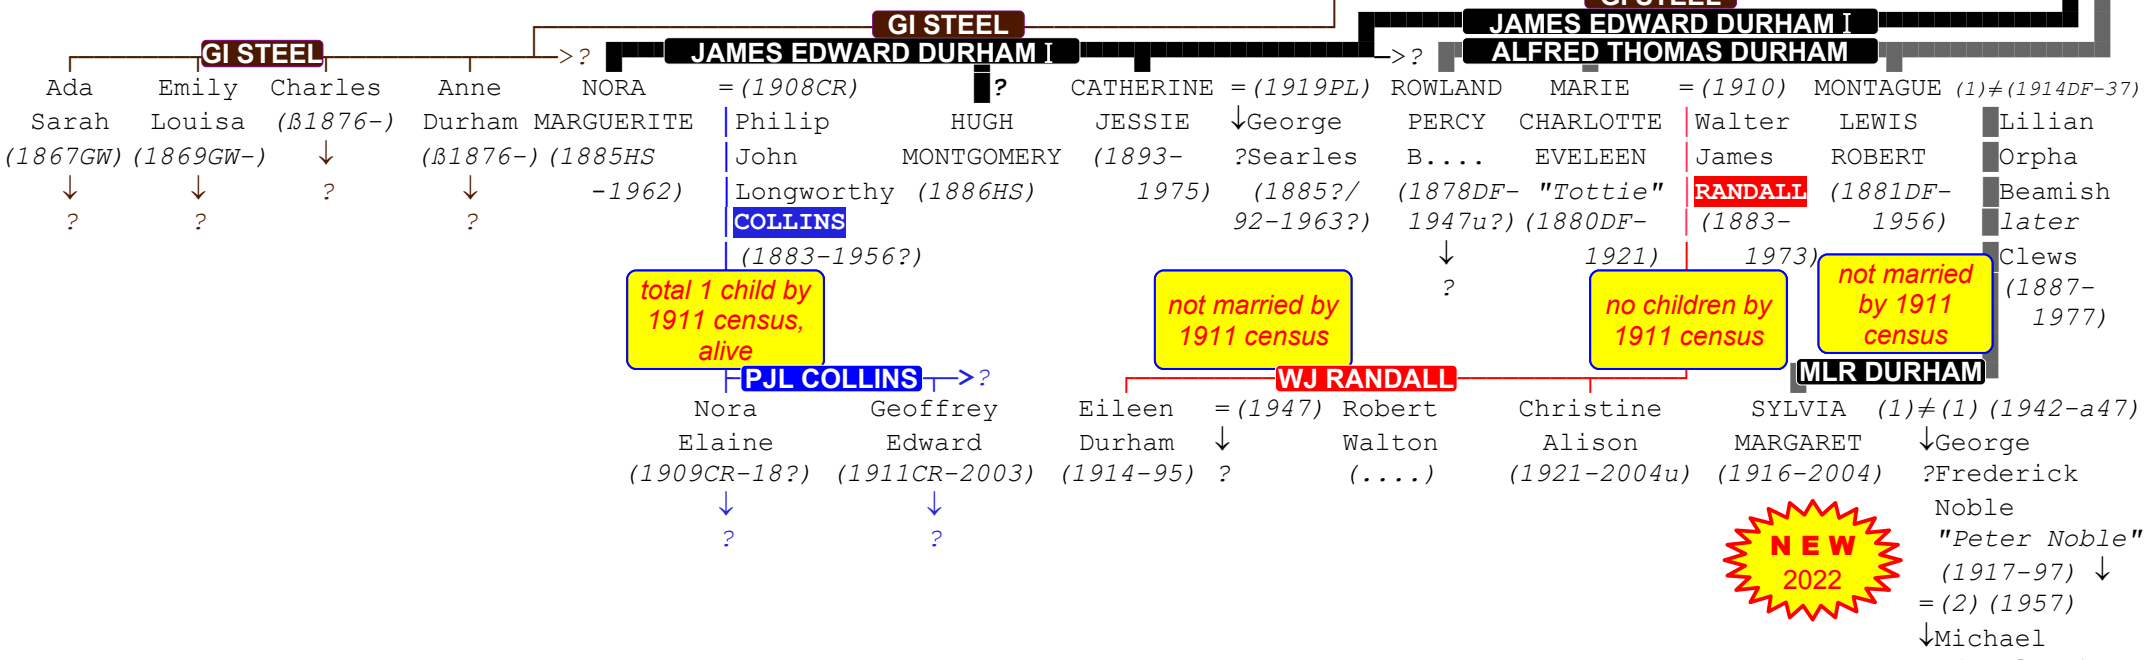

Dr. Peter Michael (1921-52L) = (1949L)

Helen Mary Read (....)

THE STEEL FAMILY

JAMES EDWARD I's FAMILY

ALFRED THOMAS's FAMILY

CHARLES JACOB DURHAM's FAMILY (continued)

**SM WATERFIELD**

**F WATERFIELD**