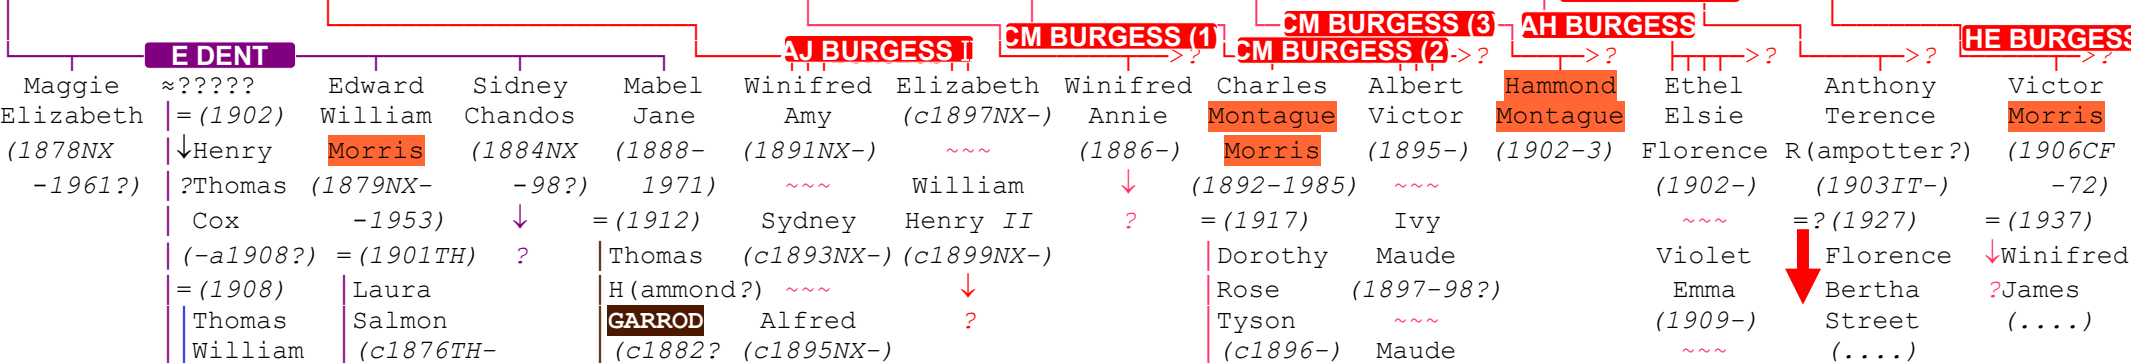

SMITH

UPDATED
30 DECEMBER 2014
15 MARCH 2017
23 OCTOBER 2017

DURHAM FAMILY HISTORY

instances where recurring family names occur

BURGESS family tree

page 1

THE BURGESS FAMILY

see Smith family

ELIZABETH ANN SMITH = (1831GW) James Matthew BURGESS (1812CT/GW-84DF) (1807GW-52DF)

generation

3

4

5

6

ALLISON (1880L-)

1960?)

-1951?)

Mabel (1898-1900?)

Ivy Elizabeth (1909-)

total 2 children by 1911 census, both alive

total 1 child by 1911 census, alive

child (-a1911)

ME DENT

TW ALLISON