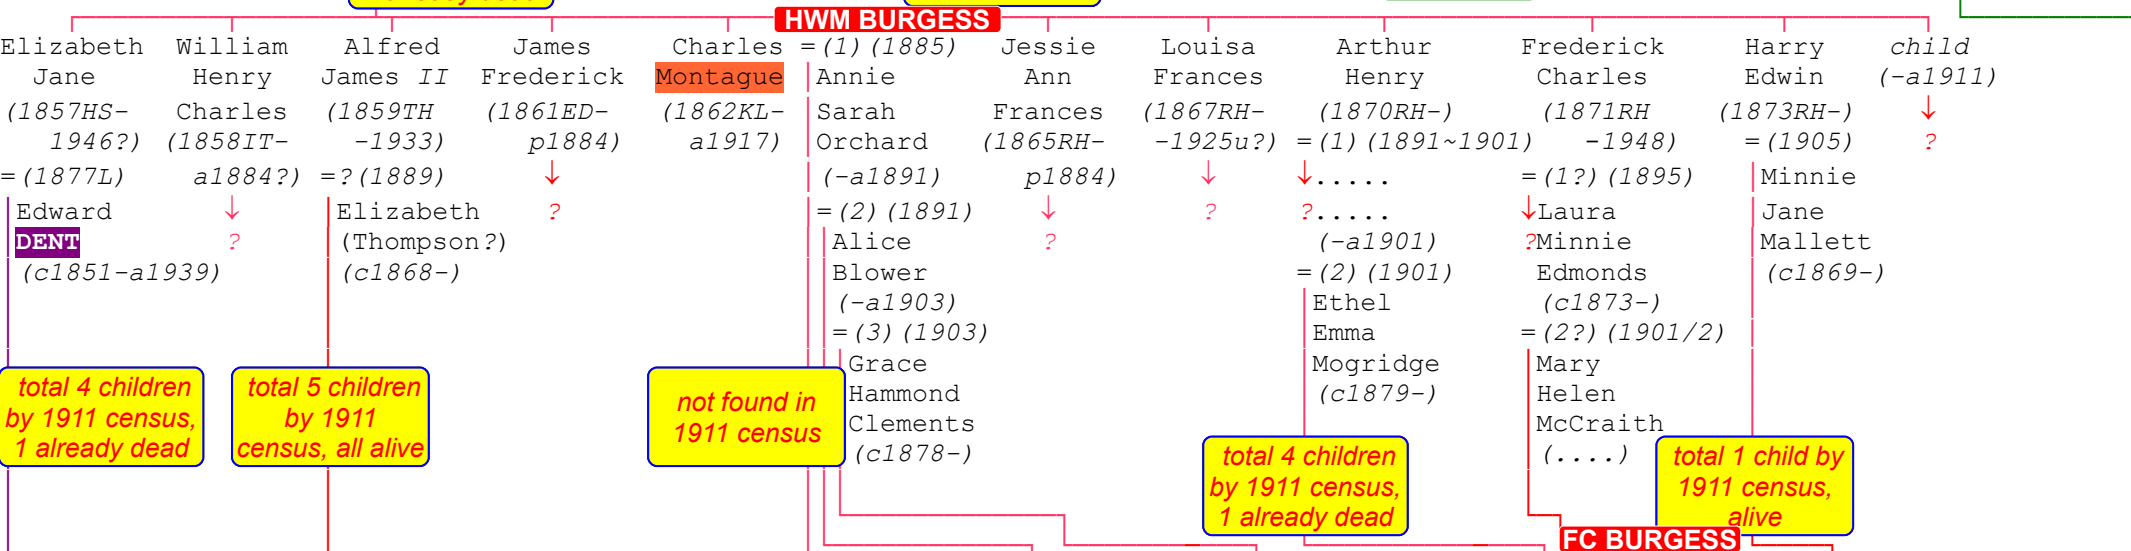

SMITH

UPDATED
30 DECEMBER 2014
15 MARCH 2017
23 OCTOBER 2017

DURHAM FAMILY HISTORY

instances where recurring family names occur

BURGESS family tree

page 1

THE BURGESS FAMILY

see Smith family

ELIZABETH ANN SMITH = (1831GW) James Matthew BURGESS (1812CT/GW-84DF) (1807GW-52DF)

generation

3

4

5

6

ALLISON (1880L-)

1960?)

-1951?)

Mabel (1898-1900?)

Ivy Elizabeth (1909-)

total 2 children by 1911 census, both alive

total 1 child by 1911 census, alive

child (-a1911)

ME DENT

TW ALLISON

Dorothy Ann (1879BH-) =? (1910) Alexander Simpson (c1881-)

EMIGRATED TO AUSTRALIA 1906

not found in 1911 census

total 3 children by 1911 census, all alive

total 1 child by 1911 census, alive

no children by 1911 census