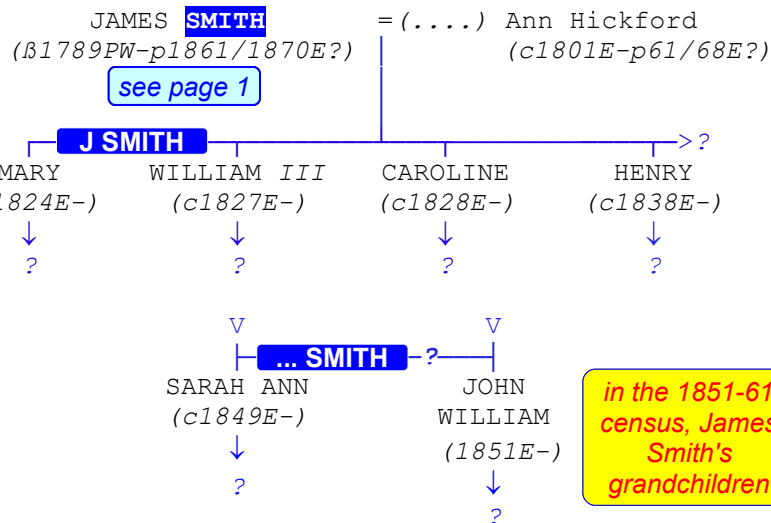

JAMES SMITH'S FAMILY, ESSEX

- **A** Australia
- **BH** Bexleyheath, Kent
- **BL** Bristol, Glos
- **BO** Bow, Middx
- **CT** Charlton, Kent
- **DF** Deptford, Kent
- **DT** Dartford, Kent Reg. District
- **E** Essex
- **ET** Eltham, Kent
- **FG** Forest Gate, Essex
- **G** Guernsey, Channel Islands
- **GW** Greenwich, Kent
- **HT** Hoxton, Middx
- **IT** Islington, Middx
- **IW** Isle of Wight, Hants
- **L** London, Middx
- **LH** Limehouse, Middx
- **LS** Lewisham, Kent
- **ME** Mile End, Middx
- **PD** Paddington, Middx
- **PH** Peckham, Surrey
- **PW** Prittlewell, Essex
- **SB** Sherborne, Dorset
- **SN** Stepney, Middx
- **WW** Woolwich, Kent
- **Y** Yorkshire

Elizabeth's maiden name was possibly Morris, as several of her descendants had Morris included in their names

β baptized (exact year of birth not known)

= married   ≠ divorced

c approximately **a** before   **p** after

u (after date of death) unmarried

(1) (2) (for marriages) firstly, secondly, etc.
(for children) first, second born, etc.

↓ not known whether any children

?

->? not known whether any other children

DURHAM@TELETU.IT