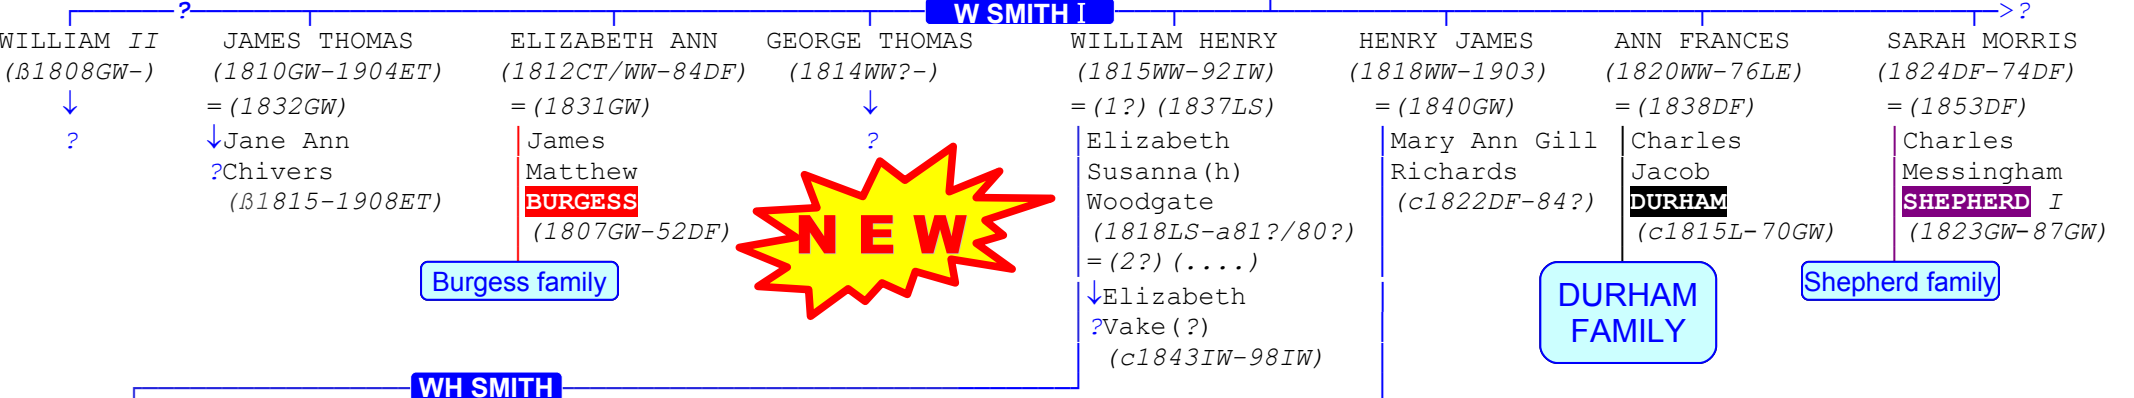

NEW

Burgess family

DURHAM FAMILY

Shepherd family