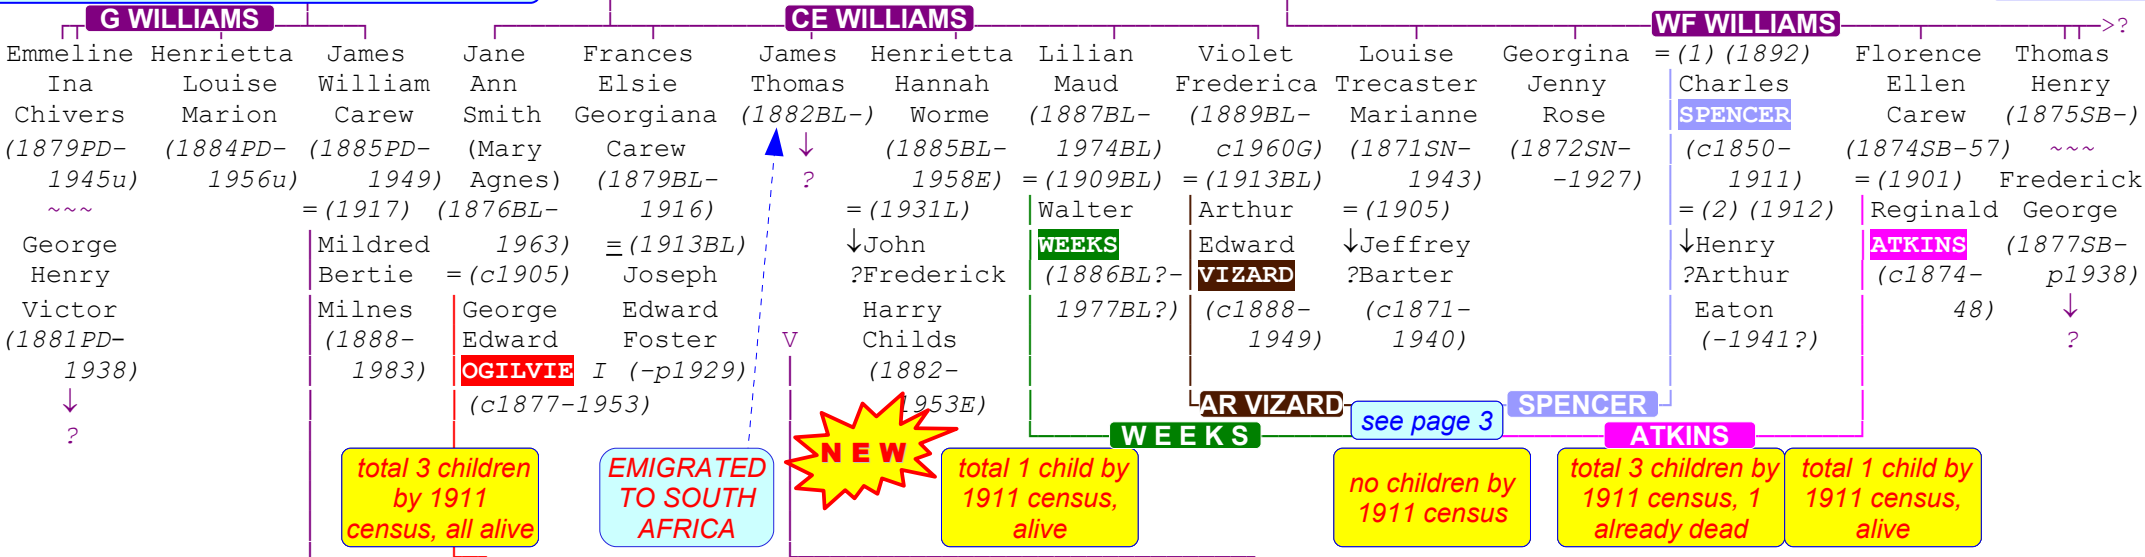

NEW
EMIGRATED TO?

total 4 children by 1911 census, all alive

total 5 children by 1911, all alive, although in the 1891 census they have 6 children

BROTHERS

total 9 children by 1911 census, 3 already dead

see page 4

see page 5

EMIGRATED TO AUSTRALIA 1881~93?

total 4 children by 1911 census, all alive

see page 4

JANUARY 2015: almost definitely ELIZABETH SARAH and MARY ANN WOODGATE SMITH

THE WILLIAMS FAMILIES

5

6

Arthur
Walter
(1910BL-74)
↓
?

?
Doreen
L....
(1915BL-)
↓
?

or
Robert
C....
(1915BL-)
↓
?

Muriel
Georgianna
Beatrix
(1914BL-98G)

GUERNSEY

= (1935G)
George
Albert
ROWE
(1913G-
2000G)

Nancy
E....
V....
(1918BL
-c67G)
↓
?