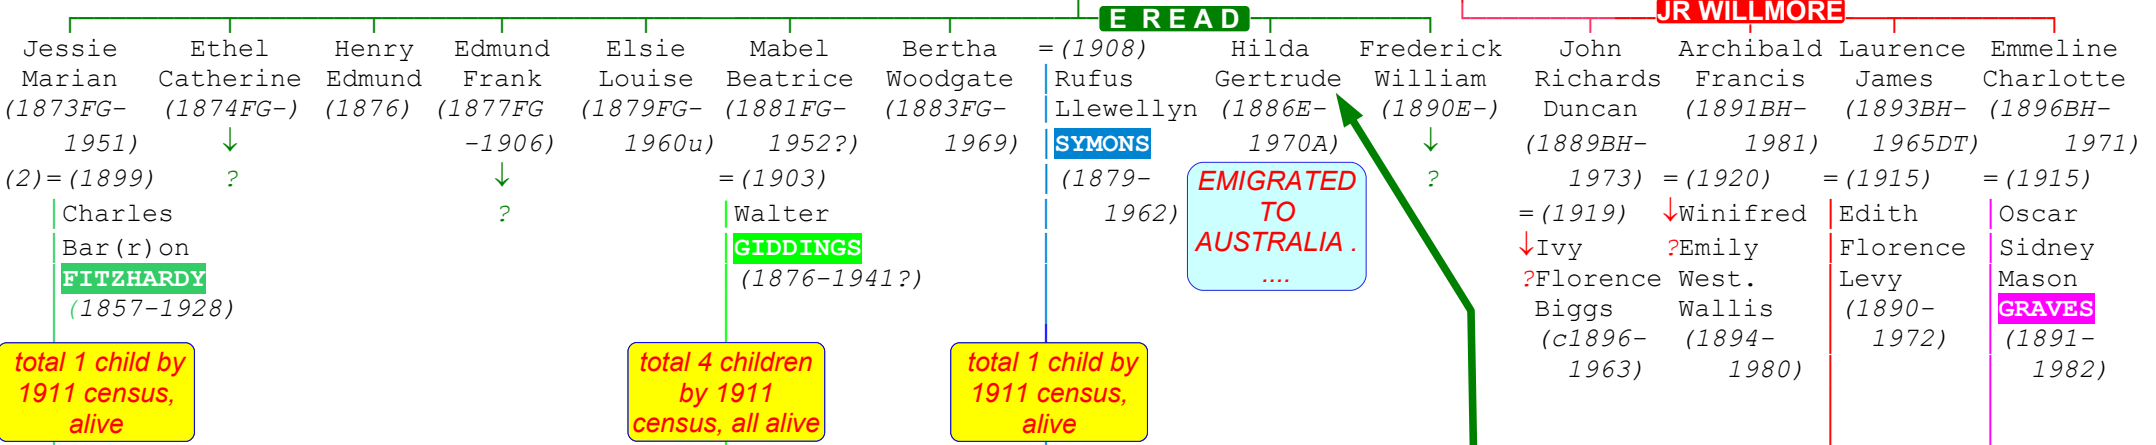

Arthur
Walter
(1910BL-74)
↓
?

?
Doreen
L....
(1915BL-)
↓
?

or
Robert
C....
(1915BL-)
↓
?

Muriel
Georgianna
Beatrix
(1914BL-98G)

GUERNSEY

= (1935G)
George
Albert
ROWE
(1913G-
2000G)

Nancy
E....
V....
(1918BL
-c67G)
↓
?

GA ROWE

Irene
Louise
(1895-)
↓
?

Muriel
Marie
(1897-)
↓
?

child
(-a1911)

Mary
Louise
(1906-93)

= (1952)
↓
?

William
Robert
Arnold
(1894?-1968)

6

7

THE READ and WILLMORE FAMILIES

see page 1

5

6

WILLIAM VICTOR SMITH's FAMILY, AUSTRALIA

WILLIAM VICTOR **SMITH** = (1893A) Catherine McKeon
(1856ME-1925A) (1863A-1933A)

see page 1

Elizabeth's maiden name was possibly Morris, as several of her descendants had Morris included in their names

β baptized (exact year of birth not known)

= married ≠ divorced

c approximately **a** before **p** after