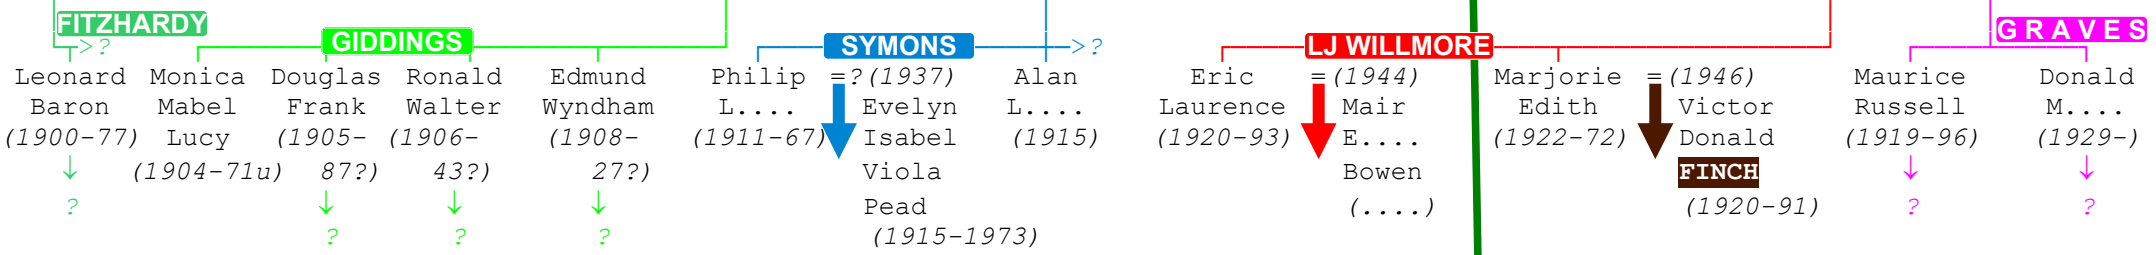

Arthur
Walter
(1910BL-74)
↓
?

?
Doreen
L....
(1915BL-)
↓
?

or
Robert
C....
(1915BL-)
↓
?

Muriel
Georgianna
Beatrix
(1914BL-98G)

GUERNSEY

= (1935G)
George
Albert
ROWE
(1913G-
2000G)

Nancy
E....
V....
(1918BL
-c67G)
↓
?

GA ROWE

Irene
Louise
(1895-)
↓
?

Muriel
Marie
(1897-)
↓
?

child
(-a1911)

Mary
Louise
(1906-93)

= (1952)
↓
?

William
Robert
Arnold
(1894?-1968)

6

7

THE READ and WILLMORE FAMILIES

see page 1

5

6

WILLIAM VICTOR SMITH's FAMILY, AUSTRALIA

WILLIAM VICTOR **SMITH** = (1893A) Catherine McKeon
(1856ME-1925A) (1863A-1933A)

see page 1

Elizabeth's maiden name was possibly Morris, as several of her descendants had Morris included in their names

β baptized (exact year of birth not known)

= married ≠ divorced

c approximately **a** before **p** after