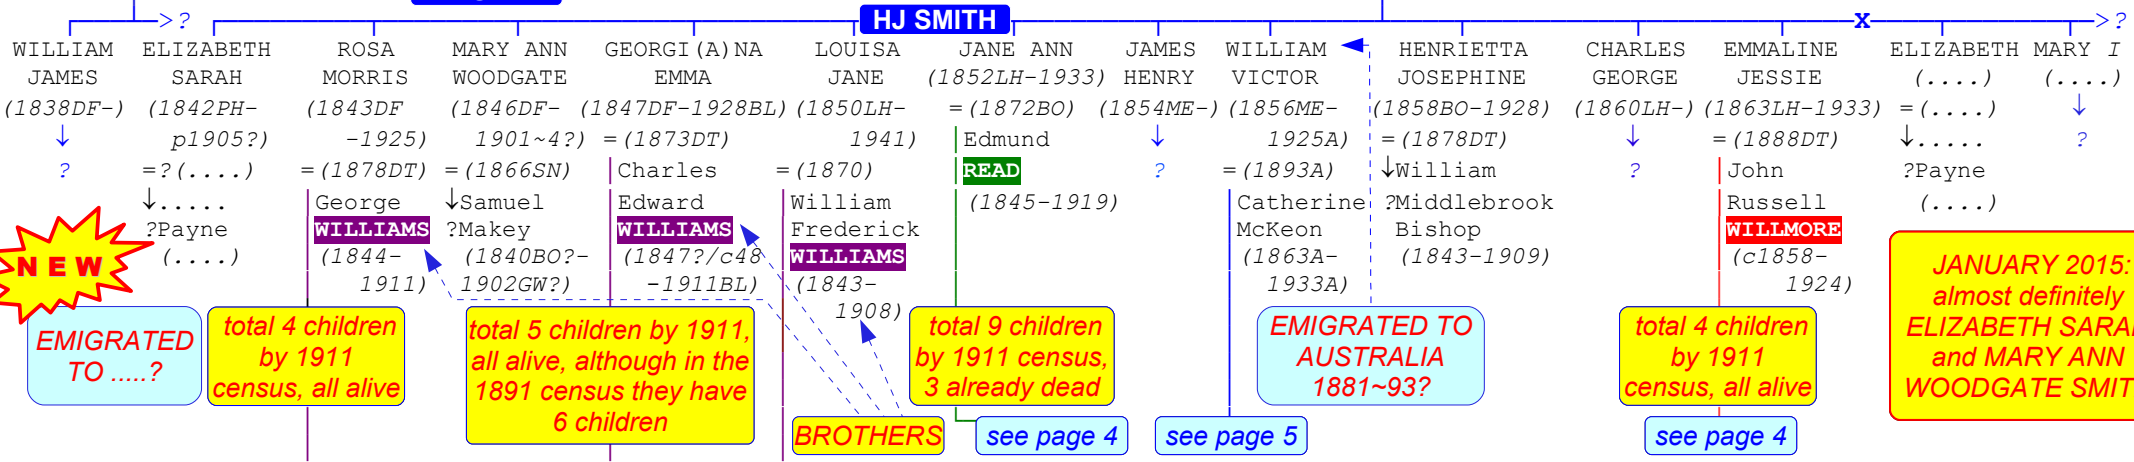

DURHAM FAMILY HISTORY

generation

1

2

3

4

**THE SMITH FAMILY
PRITTLEWELL, ESSEX
DEPTFORD, KENT**

JOHN **SMITH** I = (1782PW?) Elizabeth Strutt
(c1757PW-1801) (c1761PW-)

William Henry possibly left no surviving children, as probate for his 2nd wife's will was granted to Elizabeth Ann Durham Knott, his niece

Samms family

see page 6

NEW

Burgess family

DURHAM FAMILY

Shepherd family

NEW
EMIGRATED TO?

total 4 children by 1911 census, all alive

total 5 children by 1911, all alive, although in the 1891 census they have 6 children

BROTHERS

total 9 children by 1911 census, 3 already dead

see page 4

see page 5

EMIGRATED TO AUSTRALIA 1881~93?

total 4 children by 1911 census, all alive

see page 4

JANUARY 2015: almost definitely ELIZABETH SARAH and MARY ANN WOODGATE SMITH

THE WILLIAMS FAMILIES

5

6