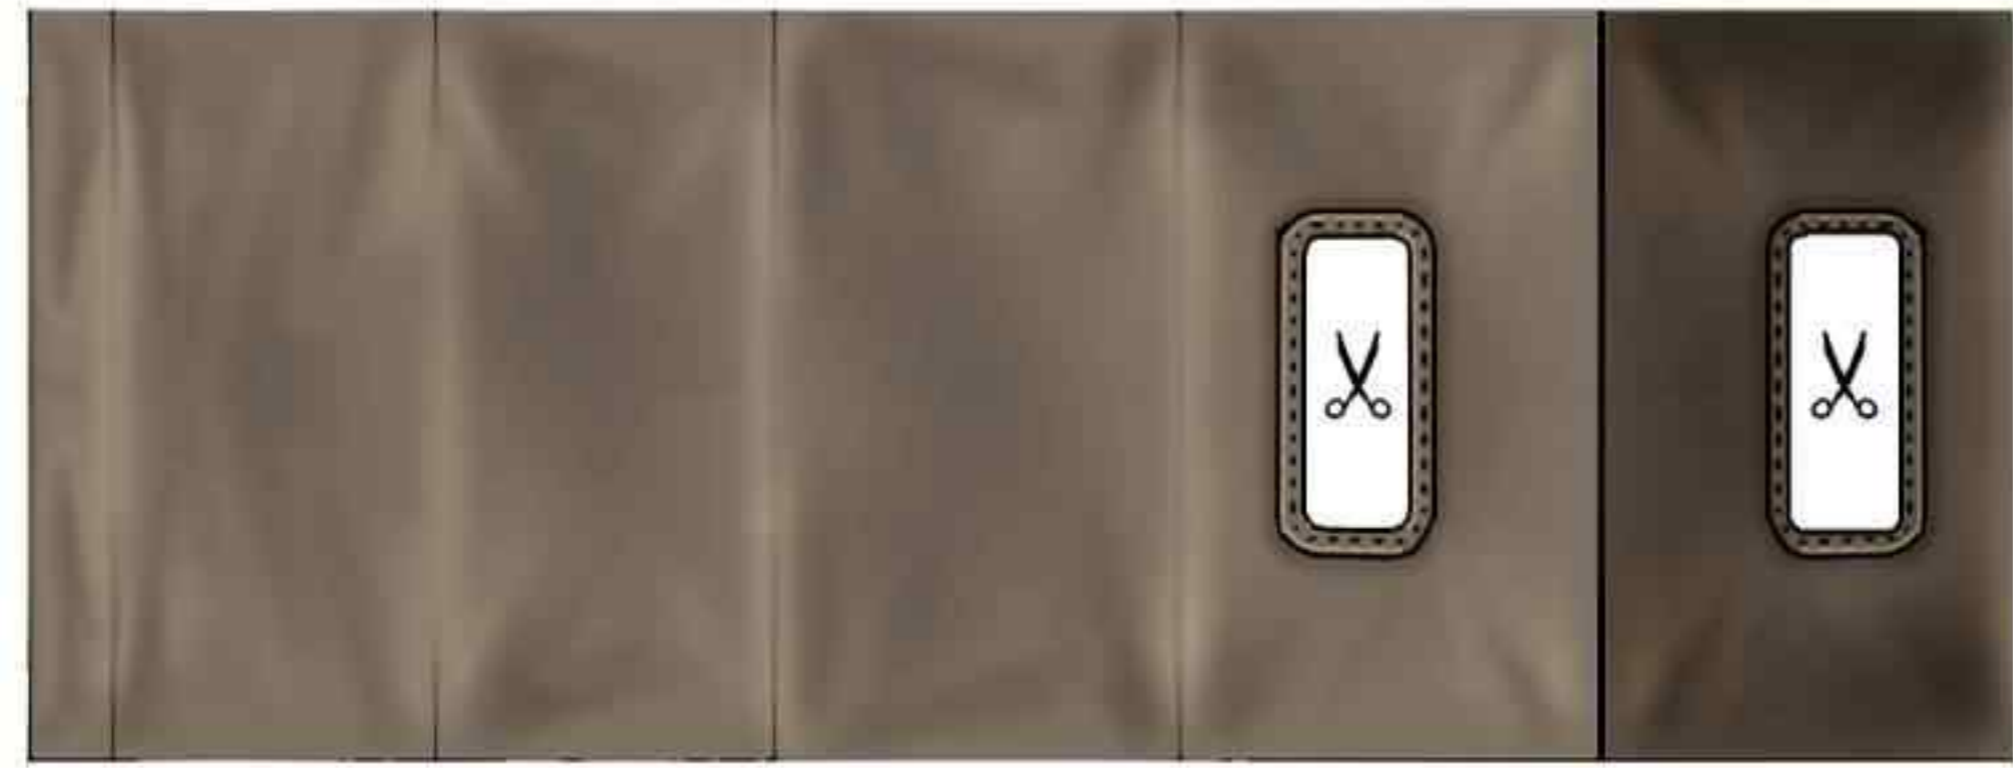

VW Kubelwagen Upgrade kit

© 2000 by F.Prudenziati

© 2000 by F.Prudenziati

C

template for transparency film

2