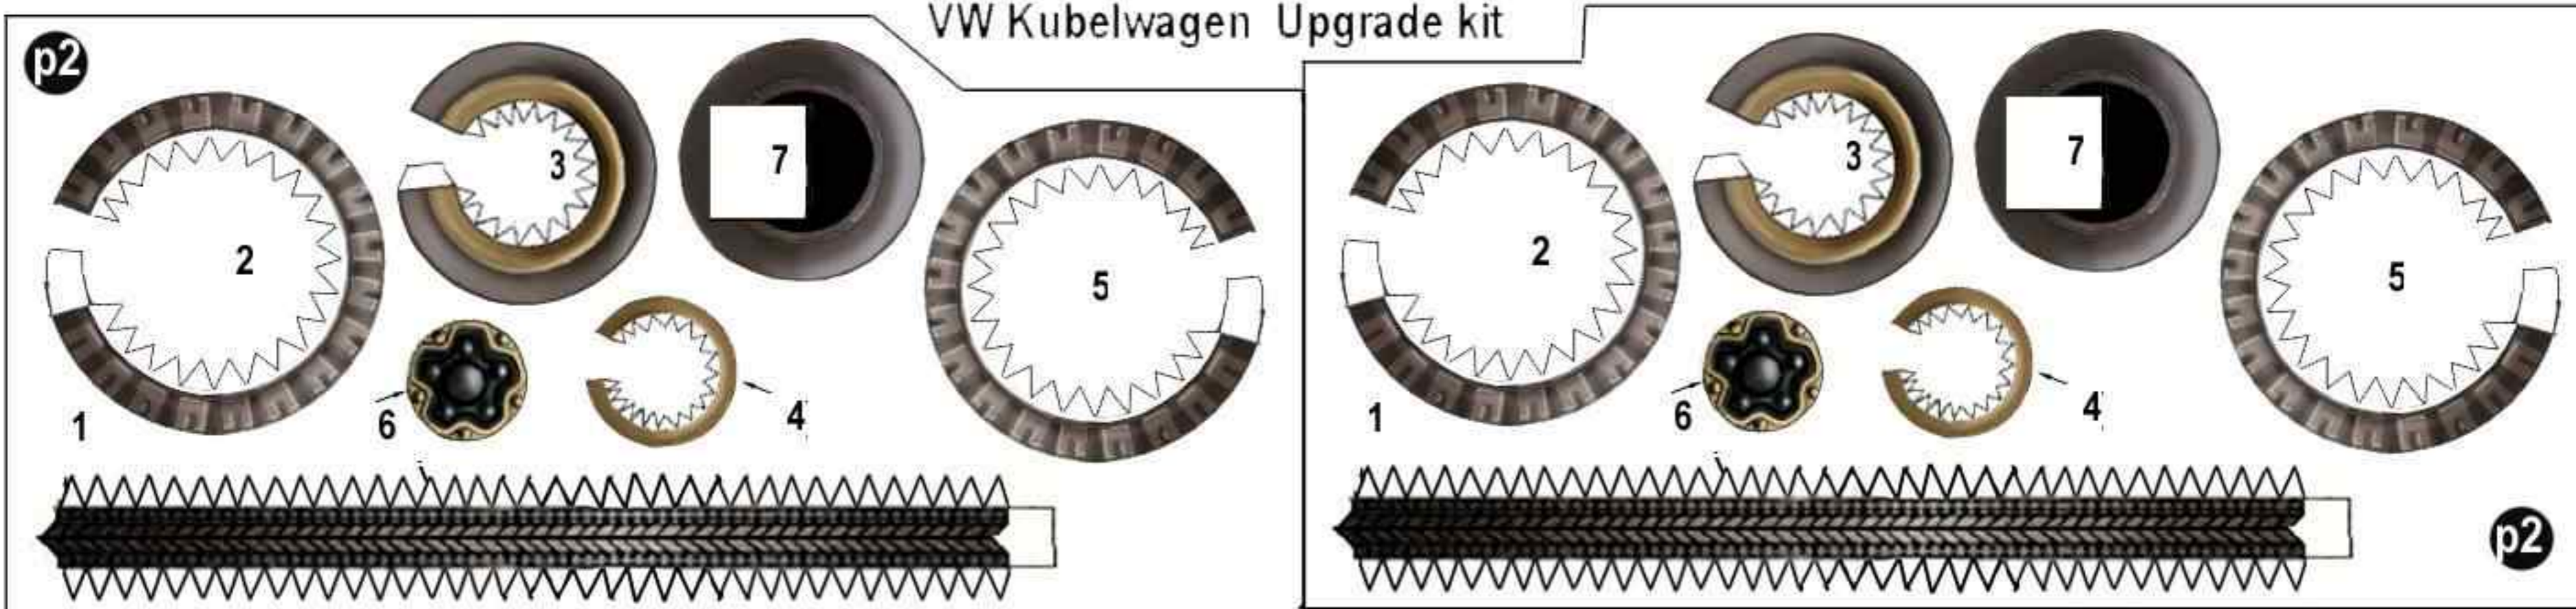

VW Kubelwagen Upgrade kit