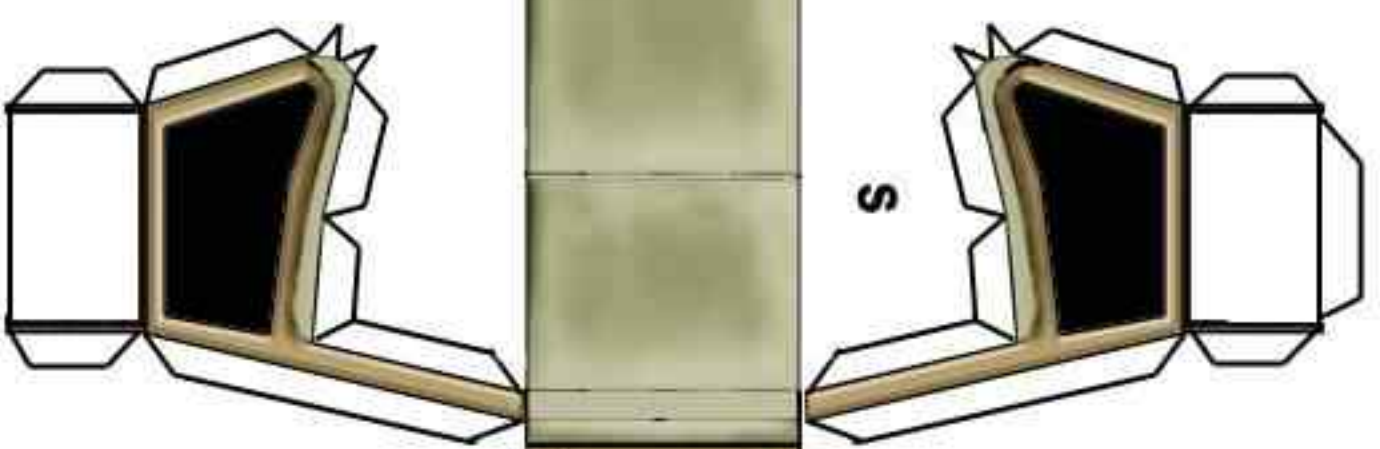

f4

p2

p2

p2

p2

s

s

s1

a3

f6

f5

i

c

w2

w1

w2

w1

VW Kubelwagen

table 2 of 2

© 2000 by F.Prudenziati