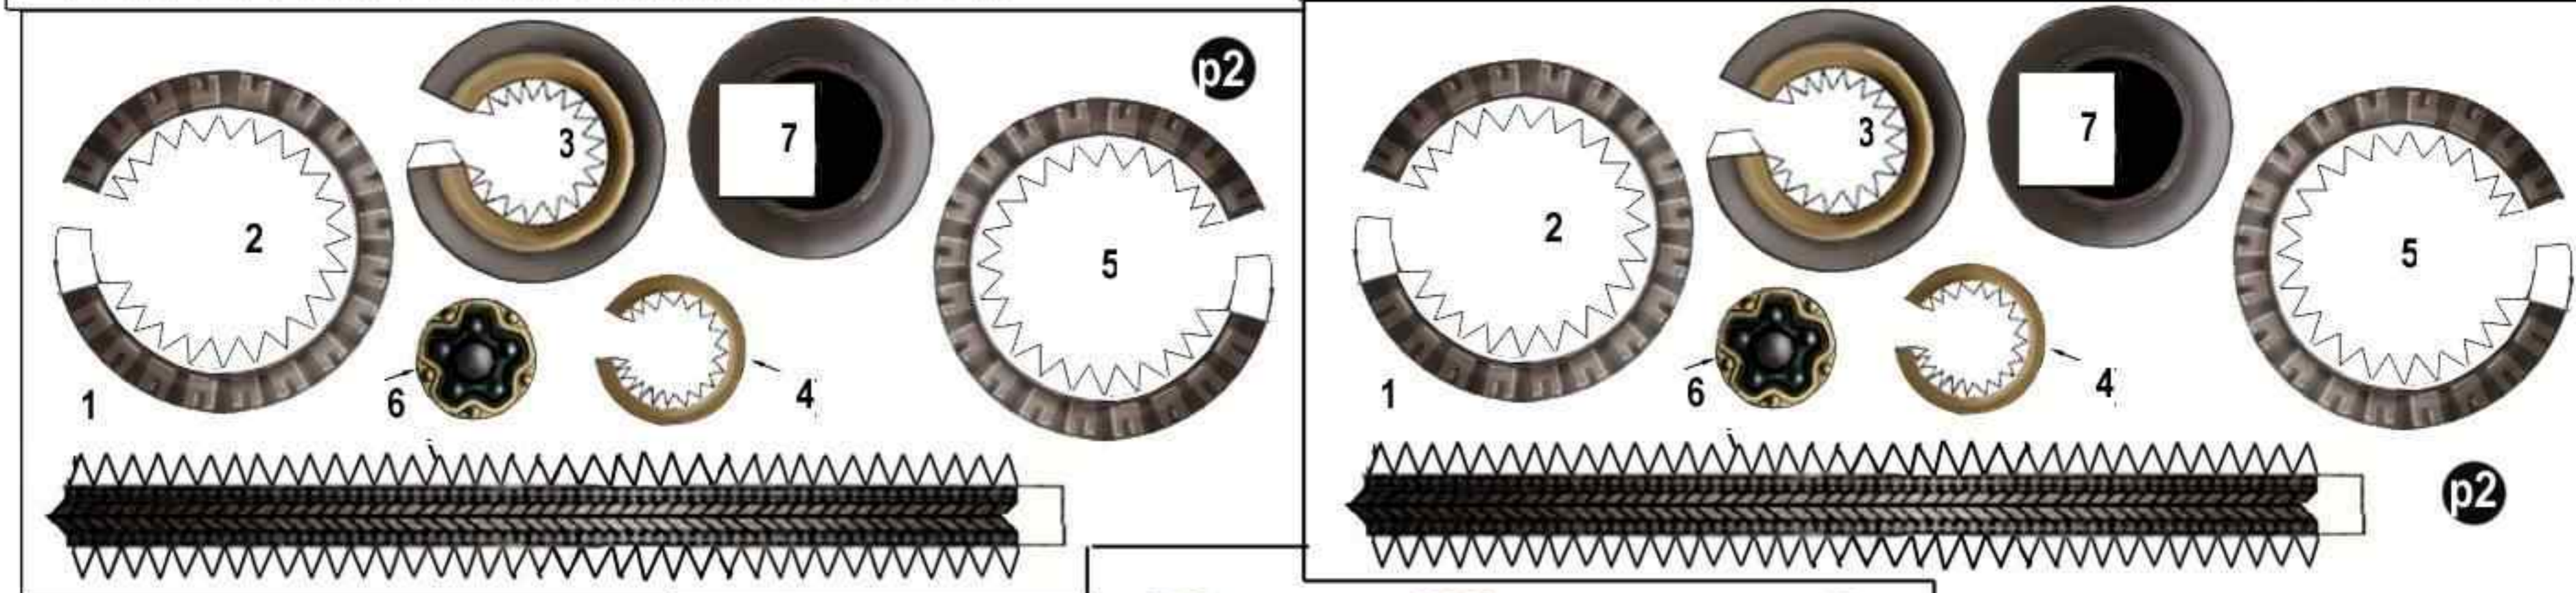

VW Kubelwagen Upgrade kit