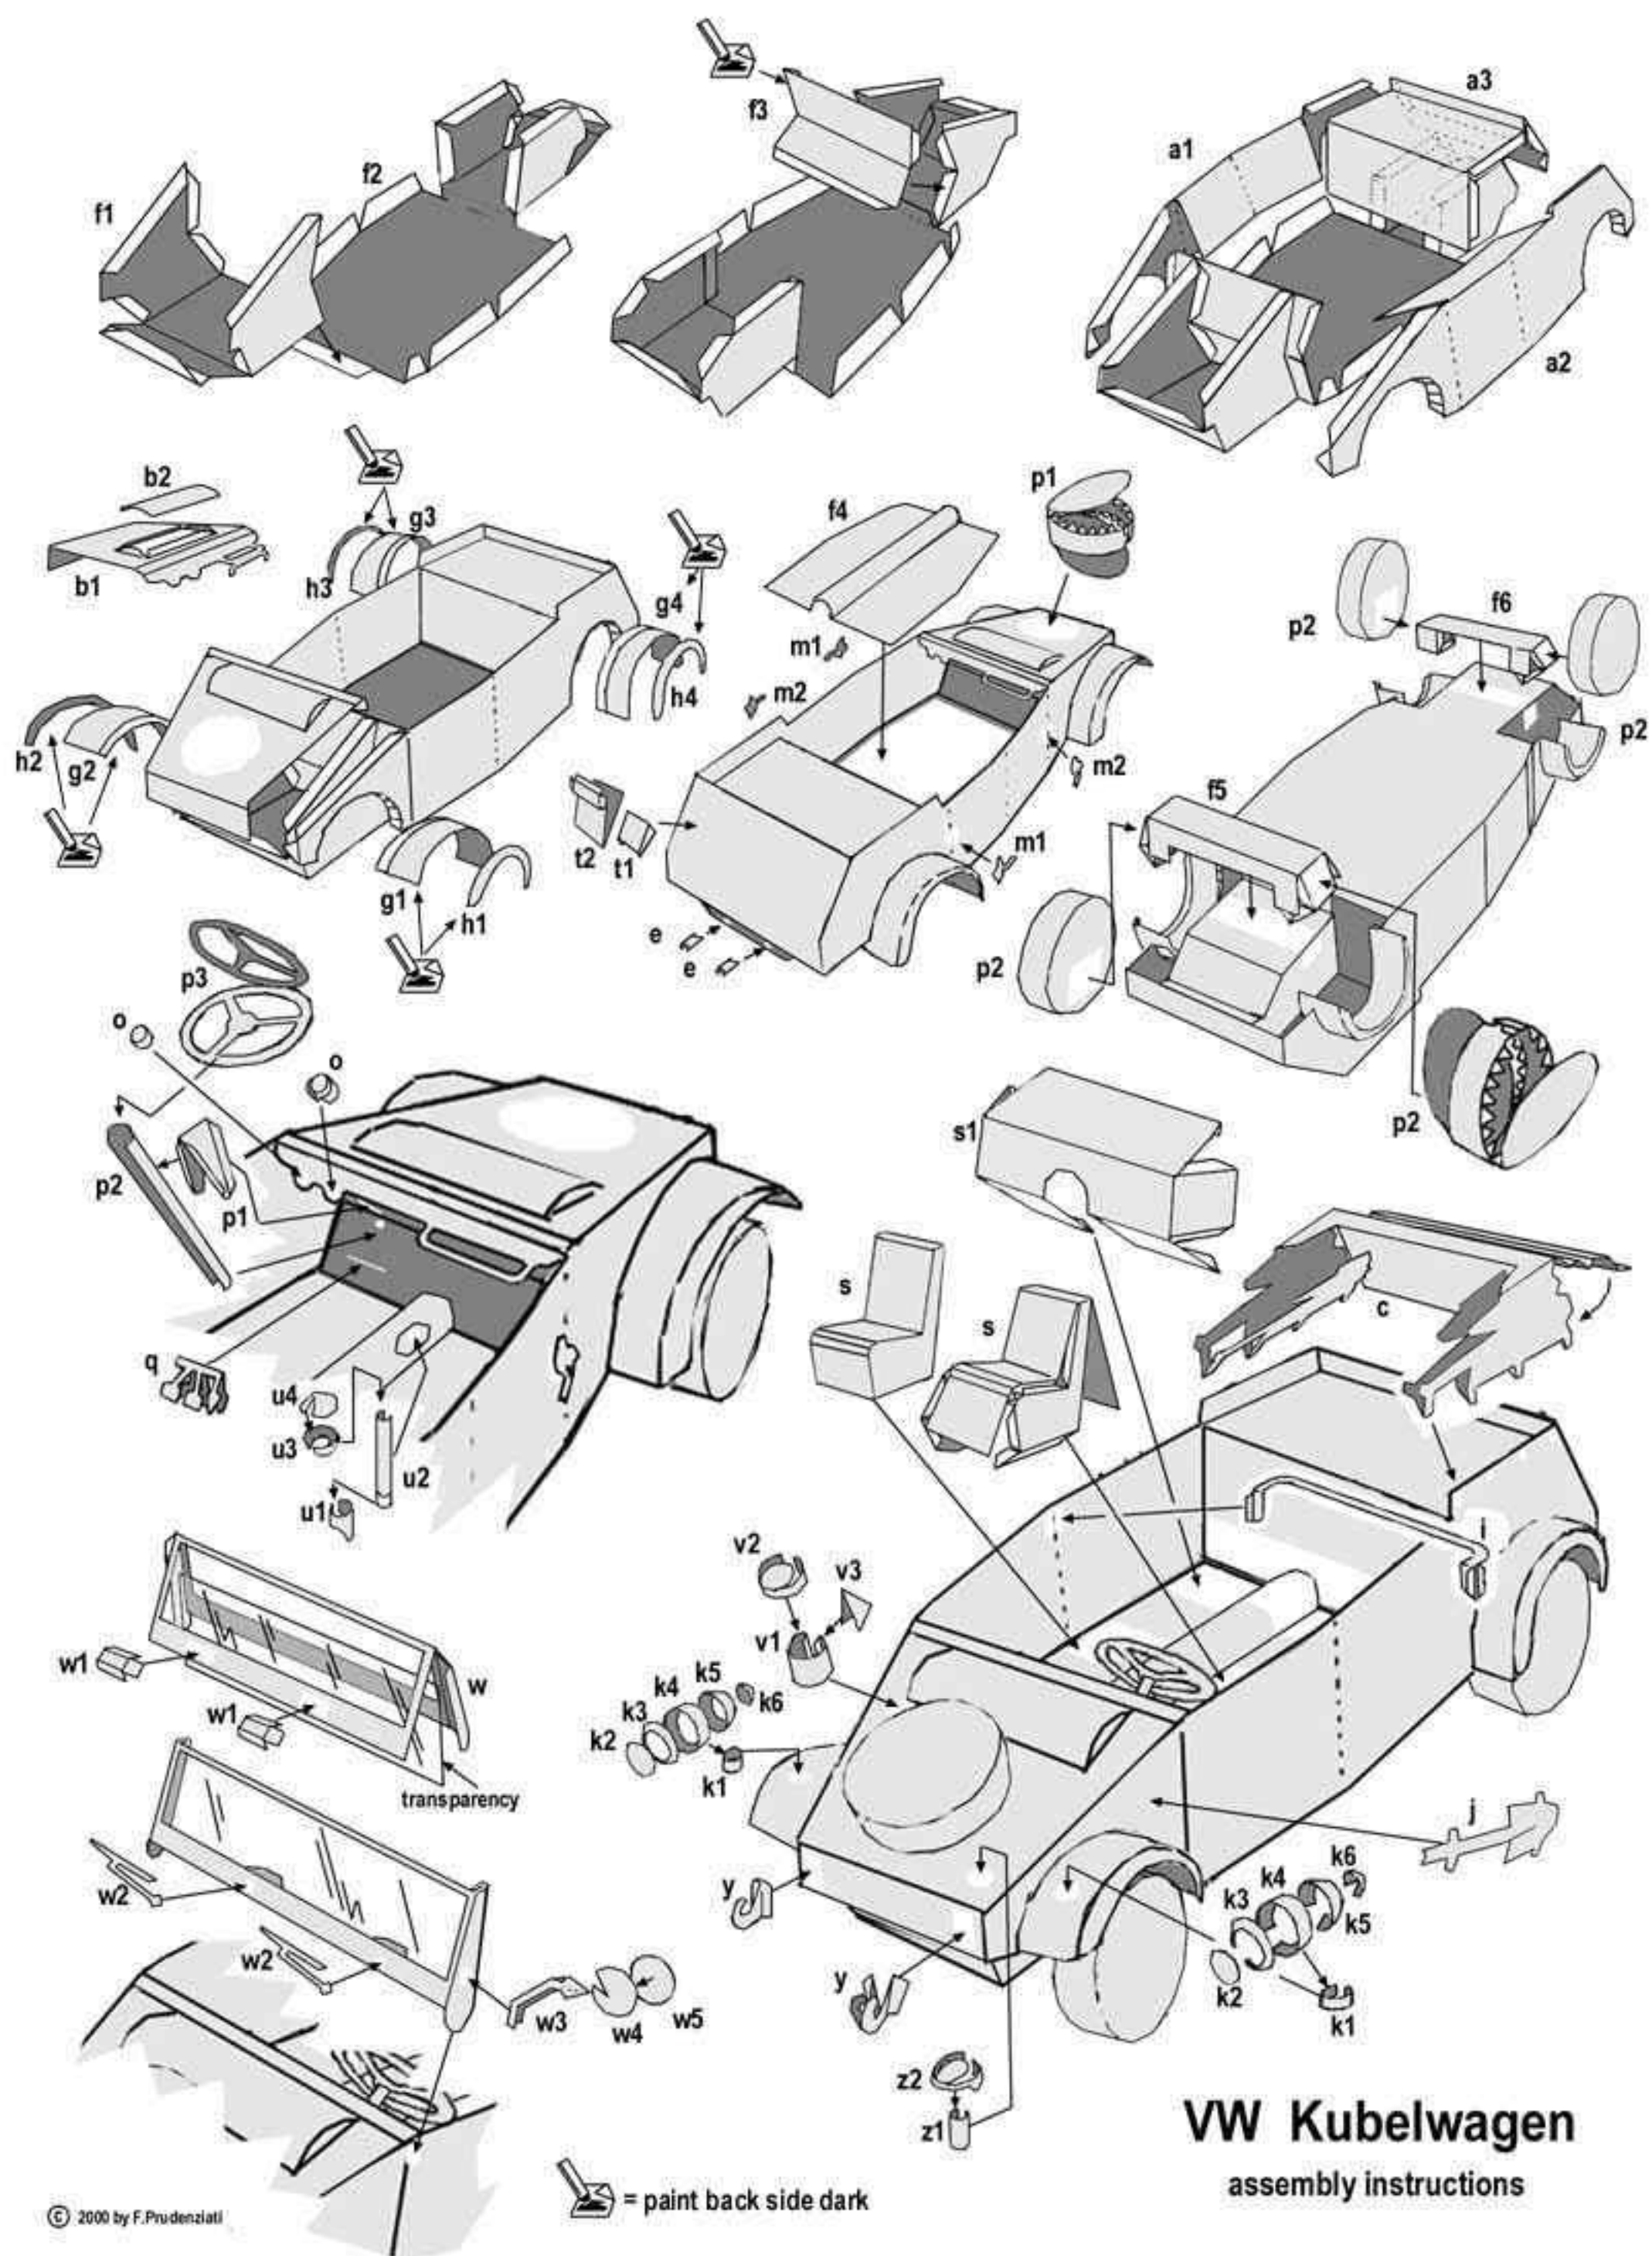

VW Kubelwagen

assembly instructions

= paint back side dark