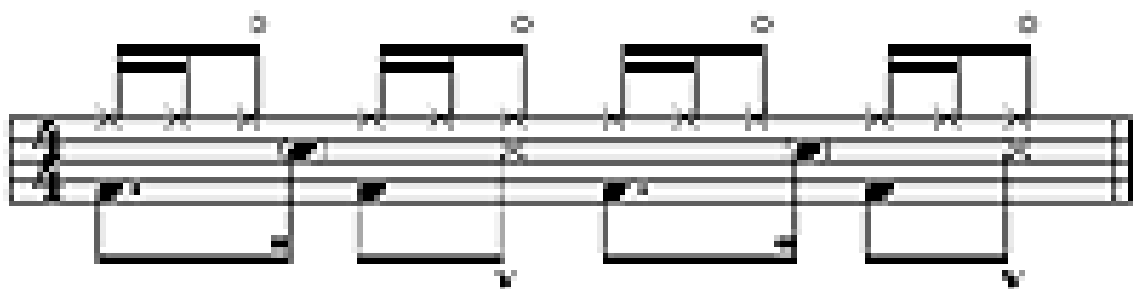

## Groove: 8th note rock pattern

Musical notation for an 8th note rock pattern. The notation is in 4/4 time and consists of two staves. The top staff shows a series of eighth notes with 'x' marks above them, indicating a specific rhythmic pattern. The bottom staff shows a bass line with eighth notes and rests.

## Groove: 16th note rock pattern

Musical notation for a 16th note rock pattern. The notation is in 4/4 time and consists of two staves. The top staff shows a series of 16th notes with 'x' marks above them, indicating a specific rhythmic pattern. The bottom staff shows a bass line with 16th notes and rests. Above the first few notes, there are letters 'R L L L' indicating a specific rhythmic pattern.

## Groove: R&B/Hip Hop

Musical notation for an R&B/Hip Hop groove. The notation is in 4/4 time and consists of two staves. The top staff shows a series of eighth notes with 'x' marks above them, indicating a specific rhythmic pattern. The bottom staff shows a bass line with eighth notes and rests.

**Groove: Jazz/Swing**

**Groove: Jazz Shuffle**

**Groove: Jazz Waltz (in 3)**

**Groove: Soca (soul-calypso)**

**Groove: Samba (slow/medium)**

**Groove: Samba (fast)**

**Groove: Mambo**