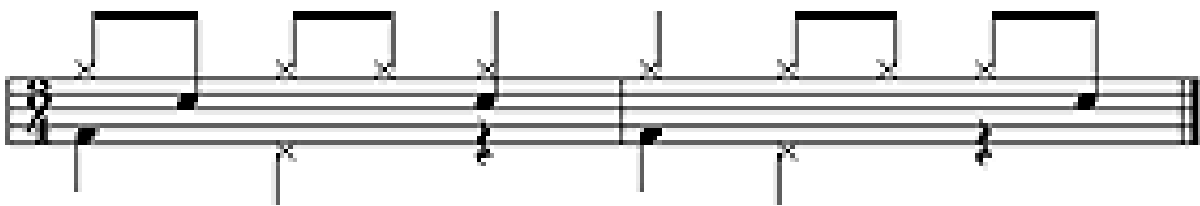

Groove: Jazz Waltz (in 3)