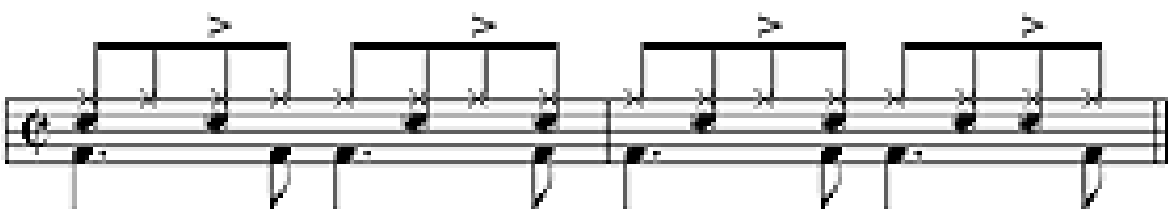

## Groove: 8th note rock pattern

Musical notation for an 8th note rock pattern. The notation is in 4/4 time and consists of two staves. The top staff shows a series of eighth notes with 'x' marks above them, indicating a specific rhythmic pattern. The bottom staff shows a bass line with eighth notes and rests.

## Groove: Funk Groove

Musical notation for a funk groove. The notation is in 4/4 time and consists of two staves. The top staff shows a series of eighth notes with 'x' marks above them, indicating a specific rhythmic pattern. The bottom staff shows a bass line with eighth notes and rests.

## Groove: R&B/Hip Hop

Musical notation for an R&B/Hip Hop groove. The notation is in 4/4 time and consists of two staves. The top staff shows a series of eighth notes with 'x' marks above them, indicating a specific rhythmic pattern. The bottom staff shows a bass line with eighth notes and rests.

**Groove: Jazz/Swing**

**Groove: Jazz Shuffle**

**Groove: Jazz Waltz (in 3)**

**Groove: Soca (soul-calypso)**

**Groove: Samba (slow/medium)**

**Groove: Samba (fast)**

**Groove: Mambo**