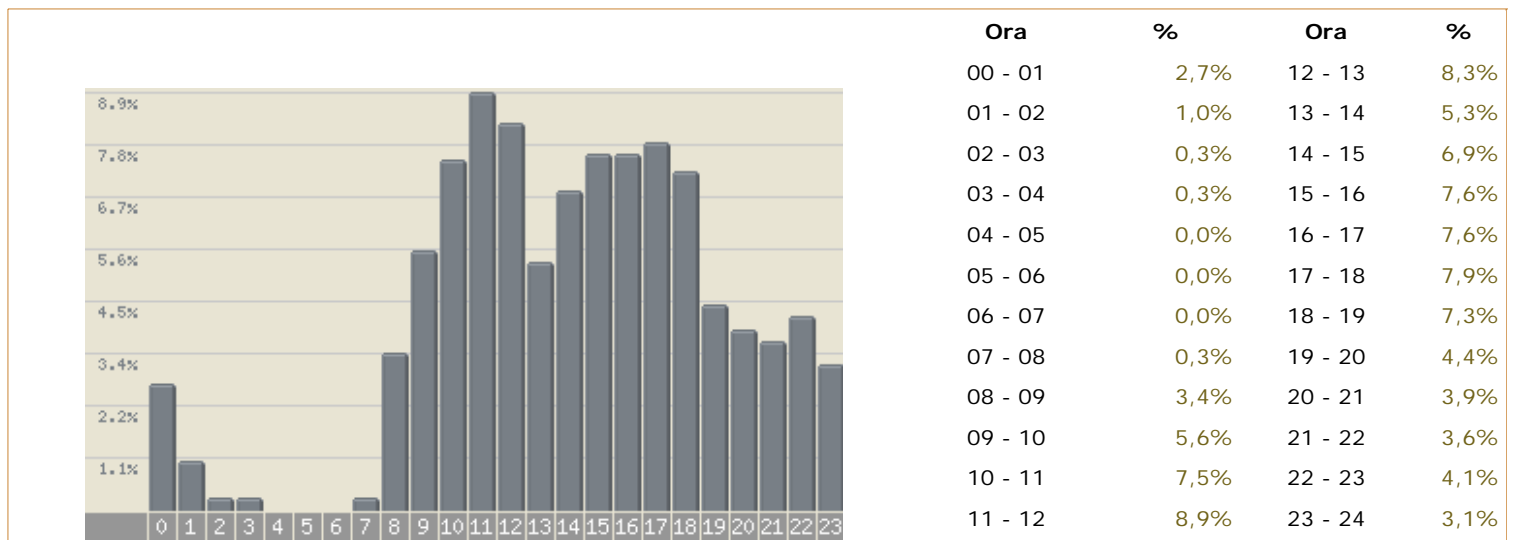

Copyright 1995 - 2007 by Shiny srl - All rights reserved.