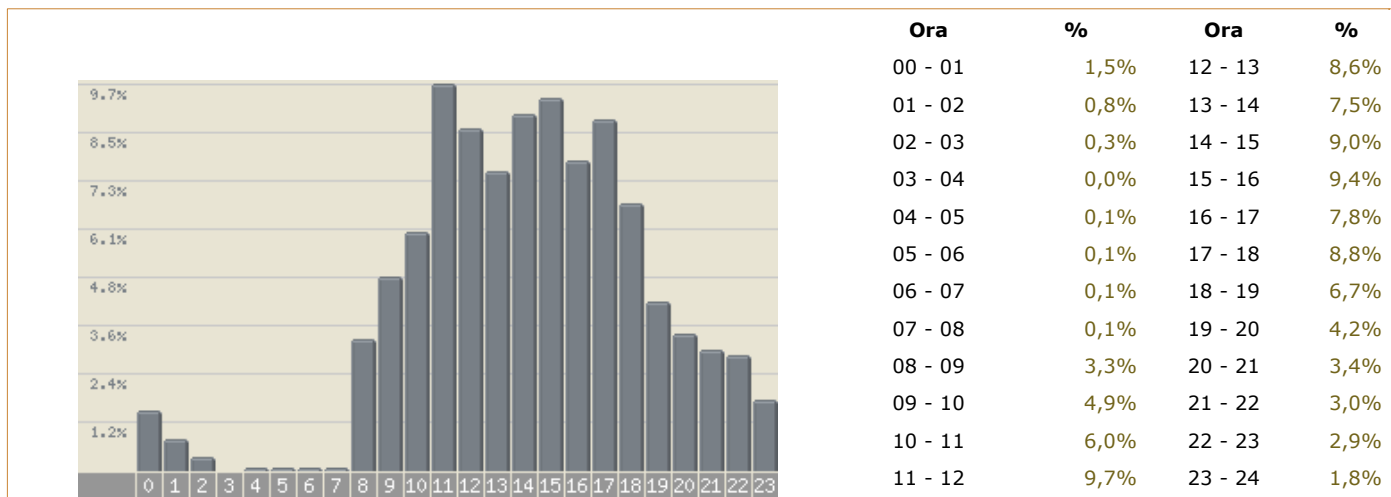

Copyright 1995 - 2007 by Shiny srl - All rights reserved.