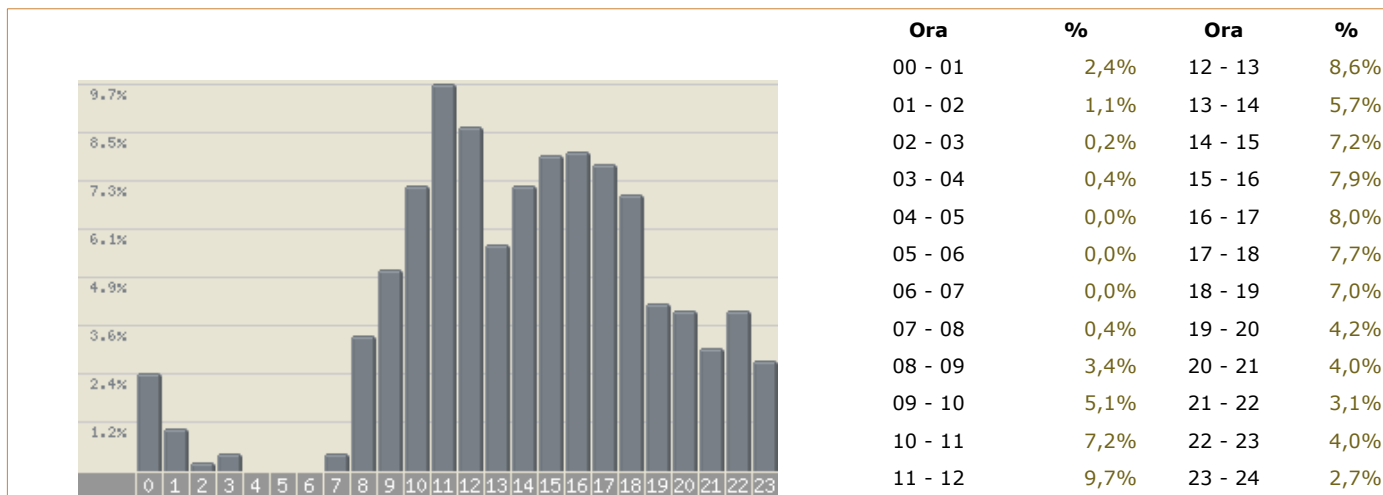

Copyright 1995 - 2006 by Shiny srl - All rights reserved.