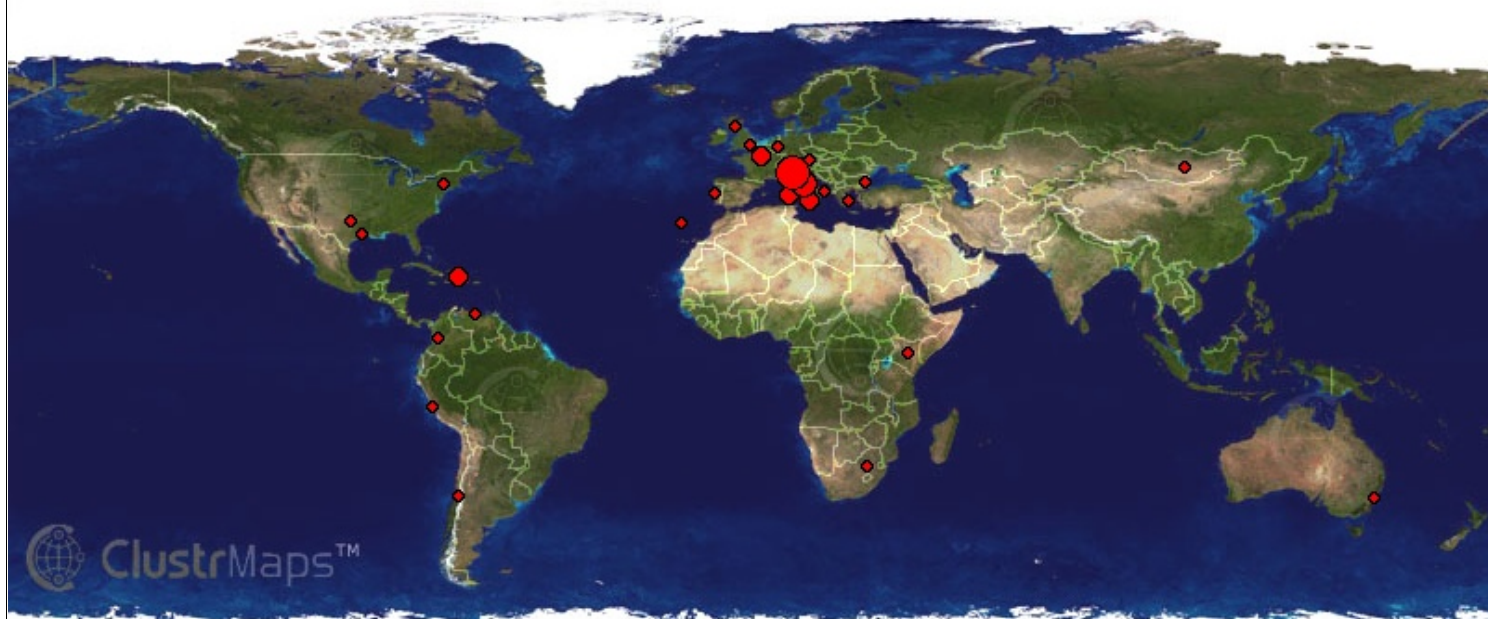

Locations of all visitors to <http://blog.libero.it/ilmondonuovo> (dates below)

Navigation: [Map with smaller clustrs](#) | [Maps Archive](#) | [Notes](#) | [Full Map Key](#)

[Stufe BIOFIRE](#)

Scegli la Qualità Professionale, Visita la Galleria Fotografica!
www.Biofire.it

[Chat Incontri](#)

Amore, Amicizia, Trasgressioni. Prova la Chat SMS!
love.dada.net

[Digiland Srl](#)

Installazione, vendita e noleggio sistemi Digidesign Pro Tools
www.digilandsrl.it

ClustrMaps for <http://blog.libero.it/ilmondonuovo>

Copyright © ClustrMaps Ltd. 2005-2006

1990 visits since 9 Jan 2007, total visits 1990 since 9 Jan 2007, updated daily

⊞ distance in which individuals are clustered
Total number of visits depicted above = 1990

Dot sizes:

● = 1000 +   ● = 100 - 999   ● = 10 - 99   ◆ = 1 - 9

Running total of visits to the above URL since 9 Jan 2007: 1,990
(not necessarily all displayed - see below).

Visits on previous 'day': 135.

Most recent map update: 2007-01-23 05:55:44 GMT

Additional Notes about totals and map updates (for full guide see [Map Key](#)):

The map shows individual visits to the web site shown at the top of the page, clustered within a given distance.

The location of each visit is based on the IP address of the computer used.

In order for your map to be 'updated' (whether daily, weekly, or monthly) *the number of visitors shown must also have grown by a certain percentage since the last update.* This is explained more fully in our [FAQ about update frequency](#).

Total/subtotal discrepancies above are typically caused either by IP addresses not currently

[Annunci Google](#)

[Pubblica annunci qui](#)

[Ragazze Massa Carrara](#)

Ragazze in cerca di nuovi incontri. Trovate con 1 SMS! Chatta Gratis
xdue.blinko.it/chat