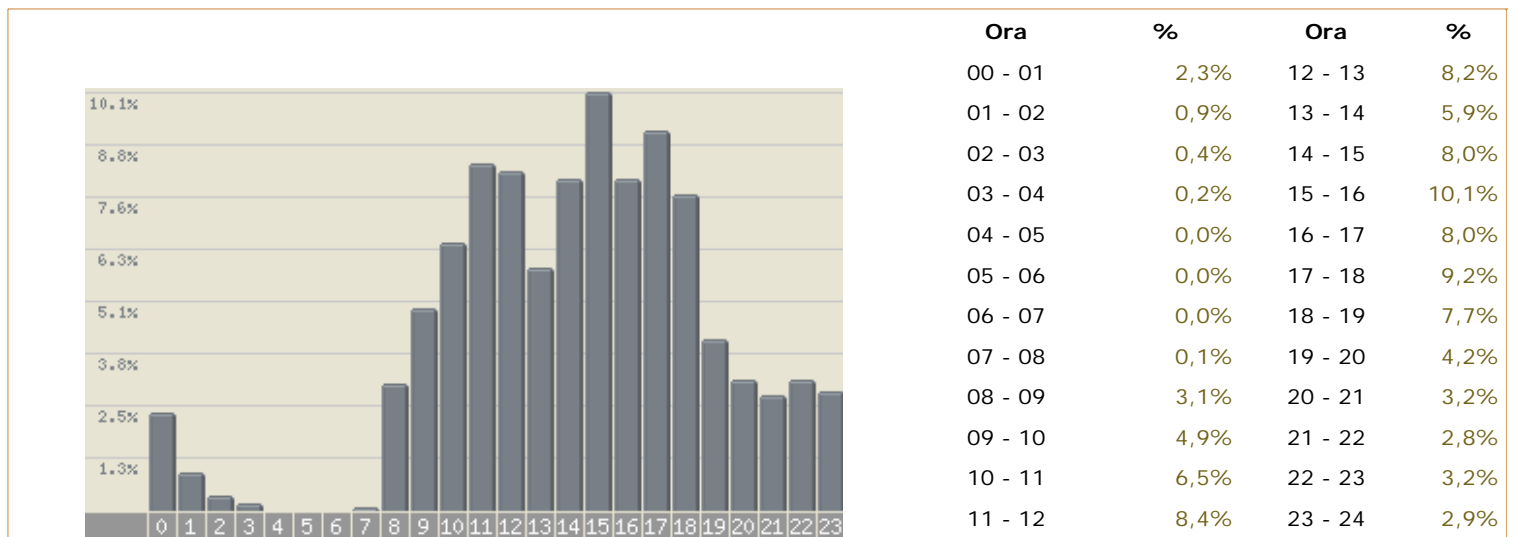

Copyright 1995 - 2007 by Shiny srl - All rights reserved.