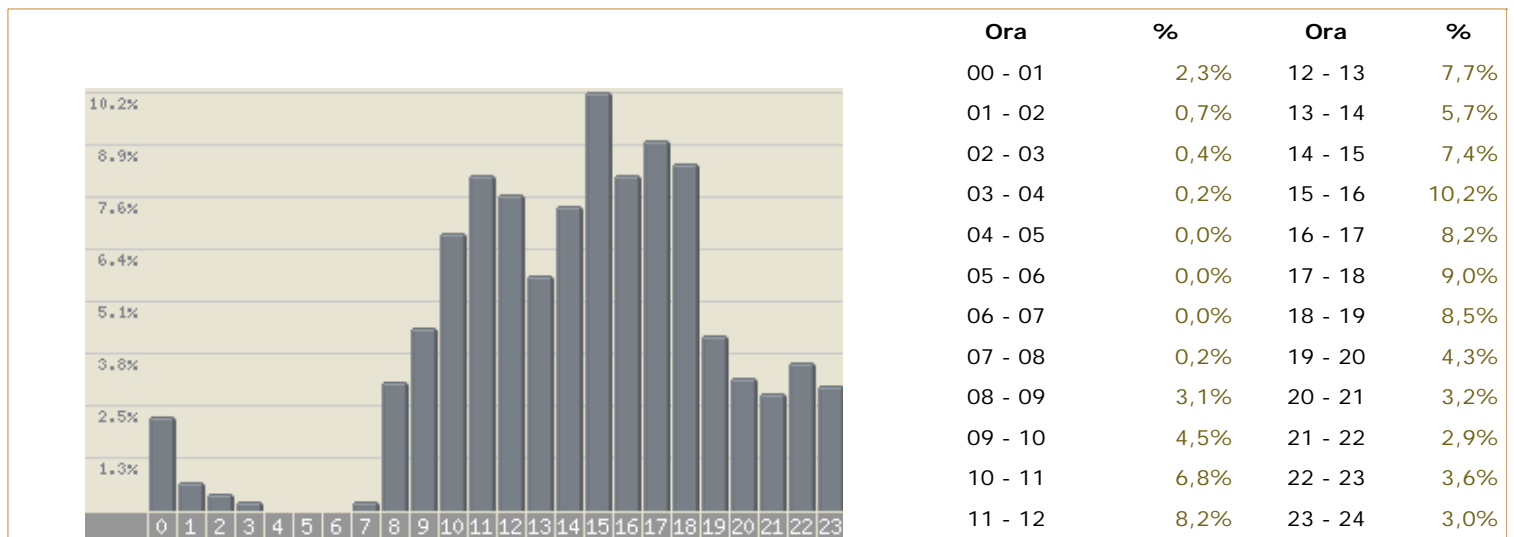

Copyright 1995 - 2007 by Shiny srl - All rights reserved.