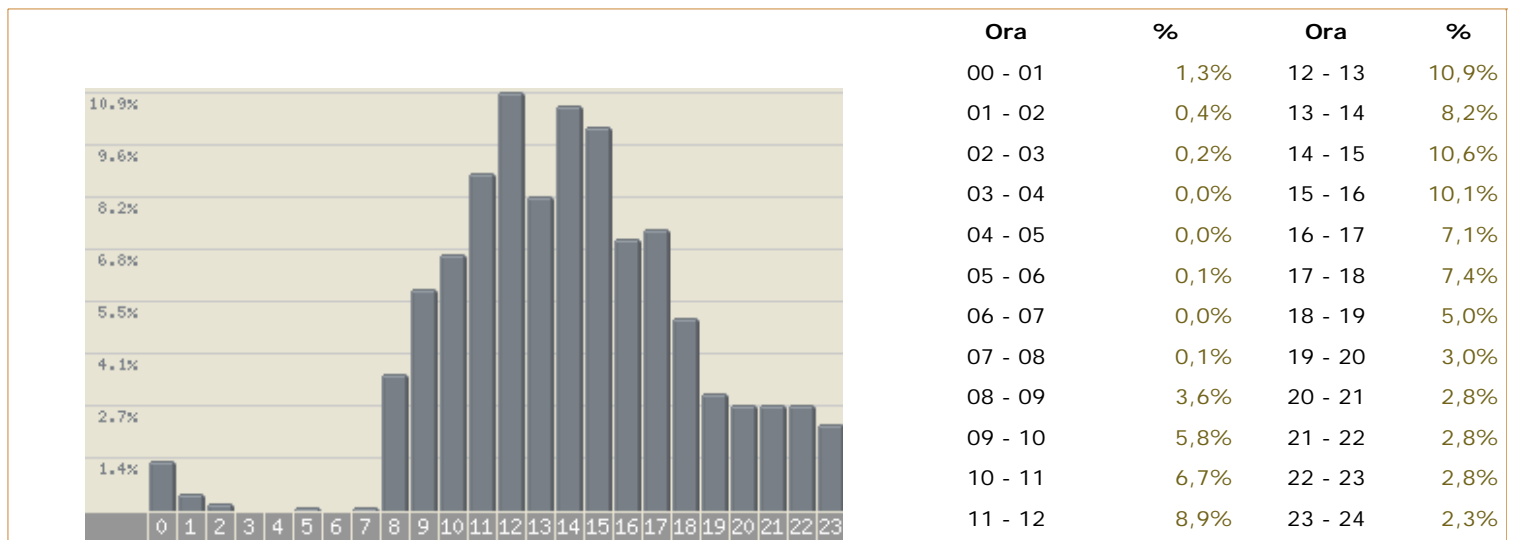

Copyright 1995 - 2007 by Shiny srl - All rights reserved.