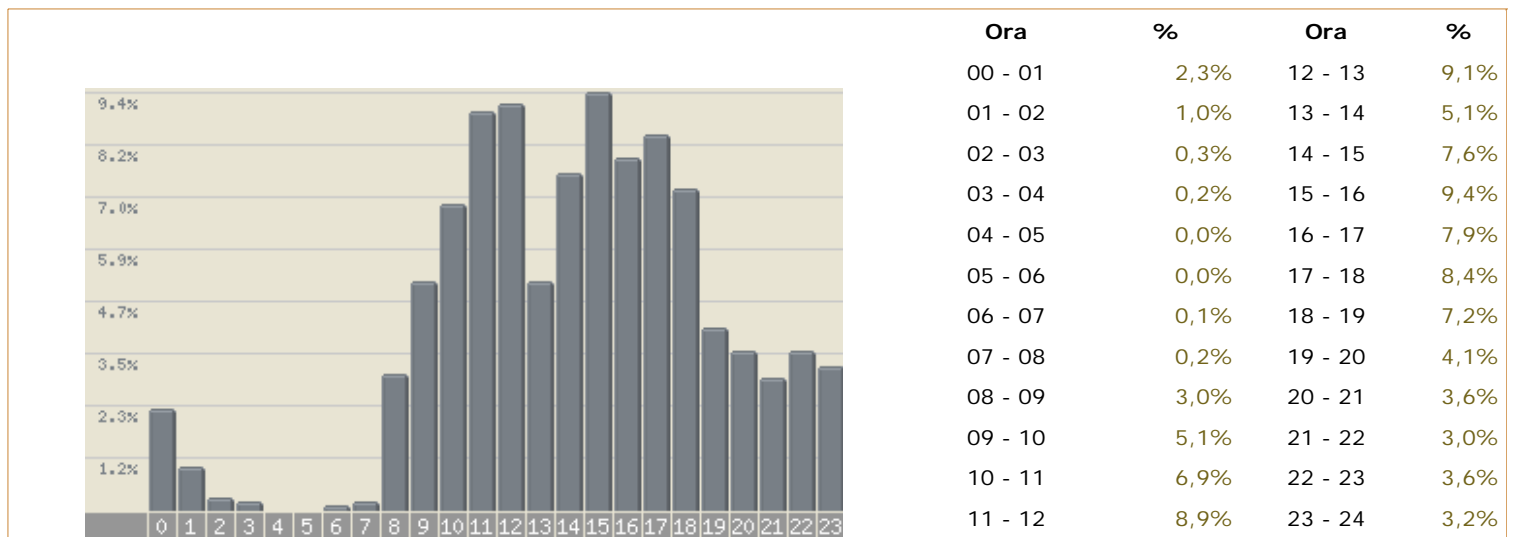

Copyright 1995 - 2007 by Shiny srl - All rights reserved.