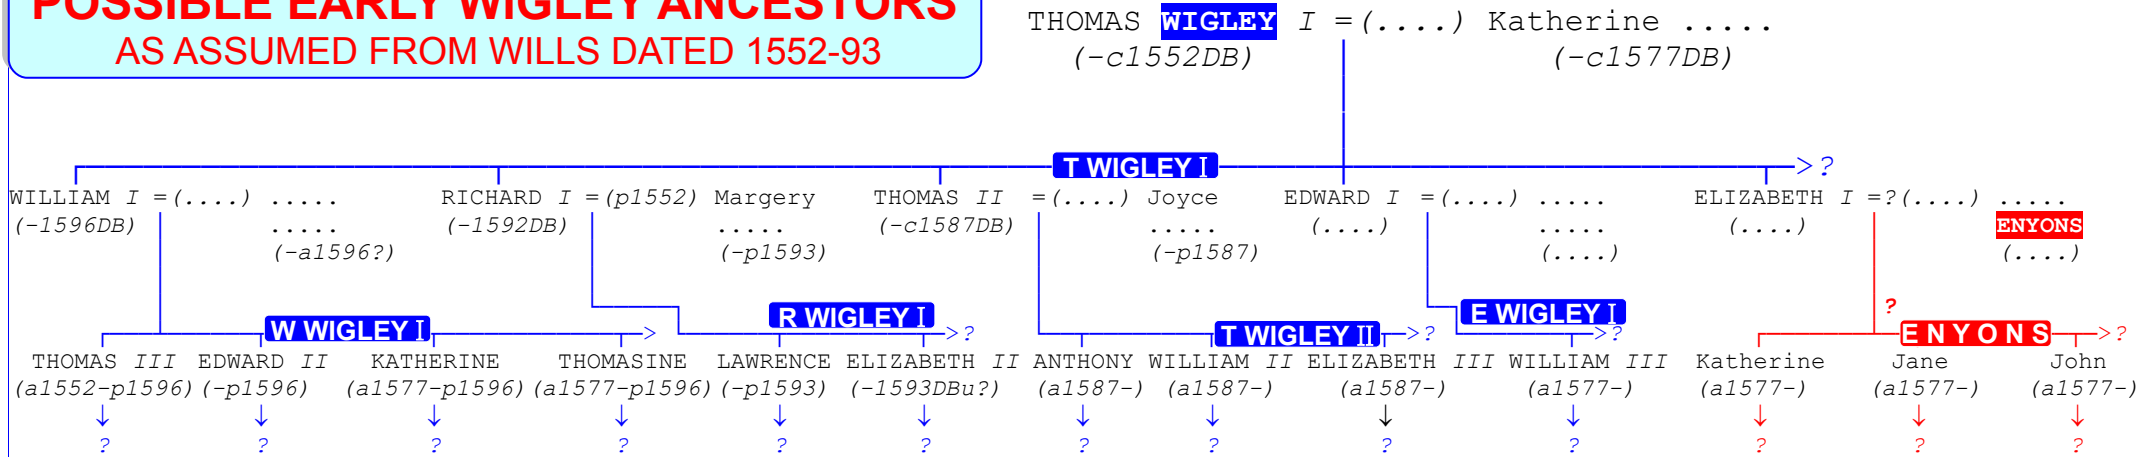

# WIGLEY FAMILY HISTORY

**POSSIBLE EARLY WIGLEY ANCESTORS  
AS ASSUMED FROM WILLS DATED 1552-93**

**DB** Diddlebury, Shropshire

**B** baptized (exact year of birth not known)  
**=** married **≠** divorced  
**c** approximately **a** before **p** after  
**u** (after date of death) unmarried  
**(1) (2)** (for marriages) firstly, secondly, etc.  
 (for children) first, second born, etc.

**DURHAM@TELETU.IT**

↓ not known whether any children  
 ?  
 ->? not known whether any other children